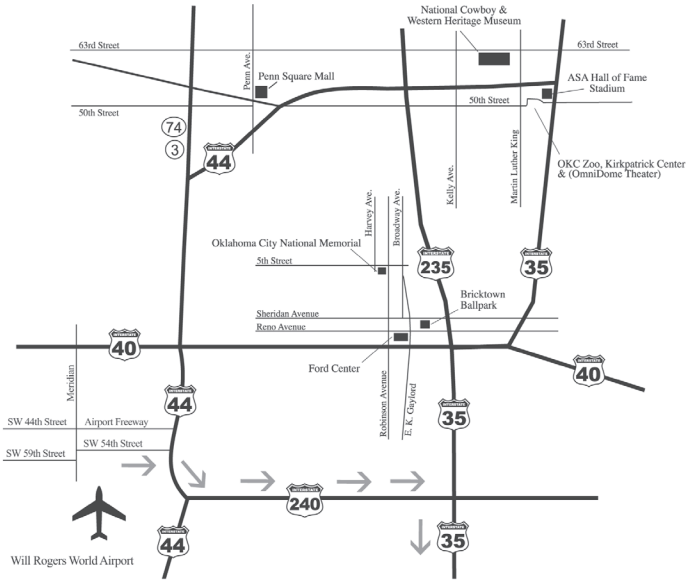

MAPS AND DIRECTIONS

TO LLOYD NOBLE CENTER

From I-35, take the Hwy. 9 East exit in Norman. Proceed approximately three miles and take a left on Chautauqua Ave. Lloyd Noble Center is just ahead on the right.

Use the second entrance to access the parking lot (park near the west side of the arena). The media entrance is at the bottom of the south ramp that separates the practice gyms.