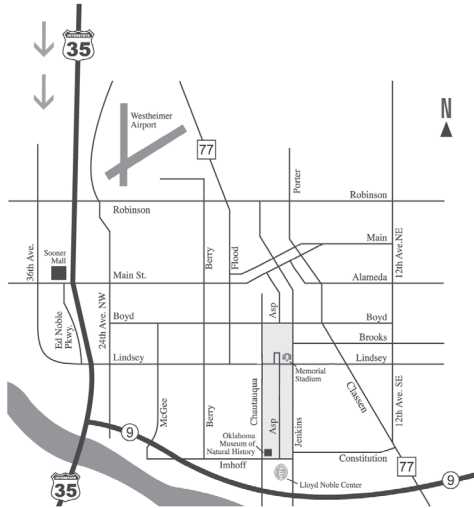

## NORMAN HOTEL INFORMATION (Area Code 405)

Courtyard by Marriott.....	770 Copperfield Dr.....	701-8900	Holiday Inn.....	1000 N. Interstate Dr.....	364-2882
Embassy Suites.....	2501 Conference Dr.....	364-8040	La Quinta.....	930 Ed Noble Dr.....	579-4000
Fairfield Inn.....	301 Norman Center Ct.....	447-1661	Residence Inn by Marriott.....	2681 Jefferson St.....	366-0900
Hampton Inn.....	309 Norman Center Ct.....	366-2100	Sooner Hotel & Suites.....	300 Kellogg Dr.....	329-2270
Hilton Garden Inn.....	700 Copperfield Dr.....	579-0100	Sooner Legends.....	1200 24th Ave. SW.....	701-8100