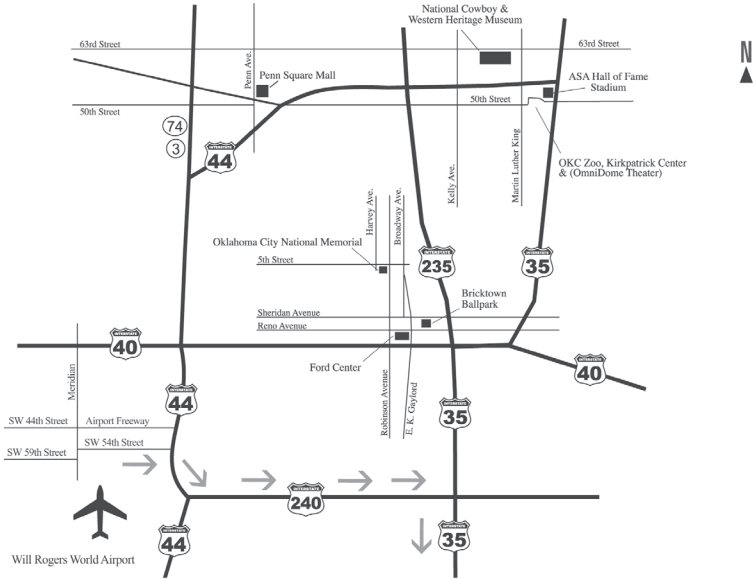

MAPS AND DIRECTIONS

TO LLOYD NOBLE CENTER

From I-35, take the Hwy. 9 East exit in Norman. Proceed approximately three miles and take a left on Chautauqua Ave. Lloyd Noble Center is just ahead on the right.

Use the second entrance to access the parking lot (park near the west side of the arena). The media entrance is at the bottom of the south ramp that separates the practice gyms.