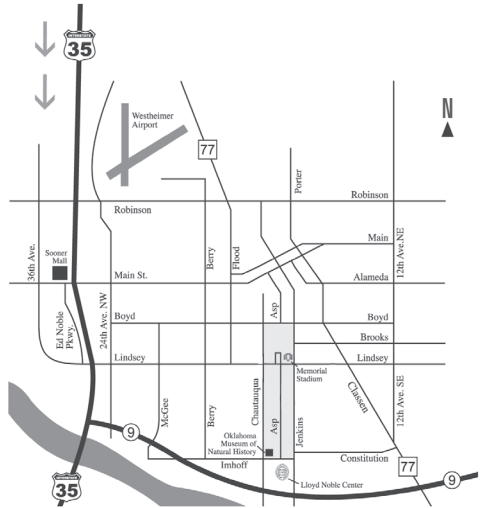

Use the second entrance to access the parking lot (park near the west side of the arena). The media entrance is at the bottom of the south ramp that separates the practice gyms.

NORMAN HOTEL INFORMATION (Area Code 405)