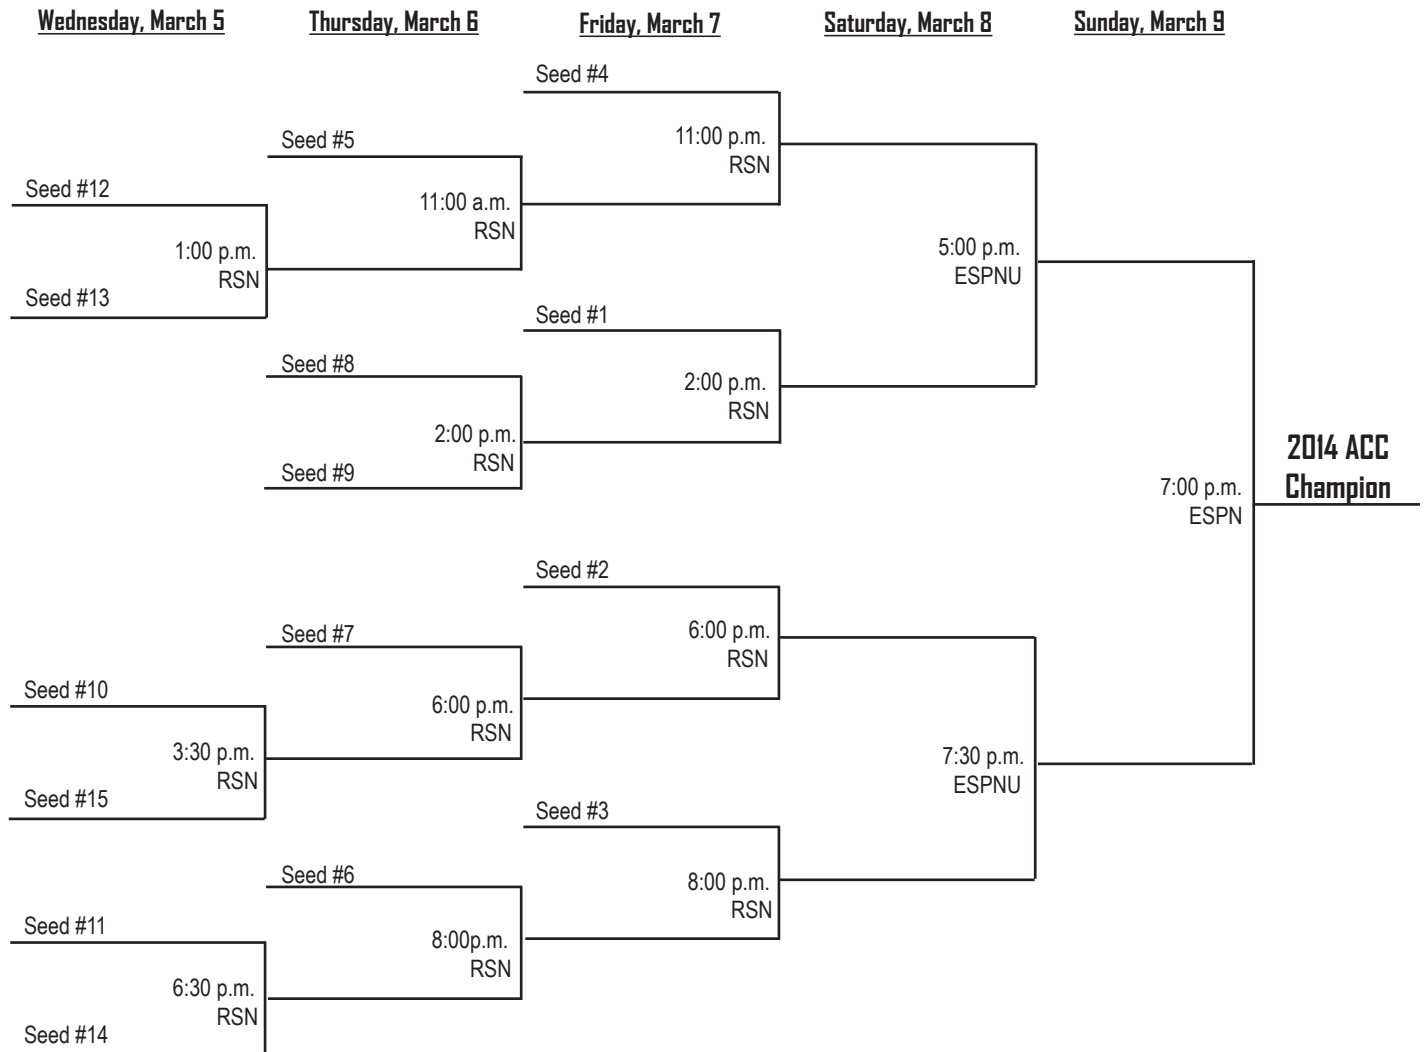

Wednesday, March 5 - Sunday, March 9, 2014
Greensboro, N.C. • Greensboro Coliseum (11,126)

ACC Tournament Building History

In the past 35 years of the ACC Women's Basketball Tournament, there have been eight different sites. The inaugural tournament was held in 1978 at University Hall on the campus of the University of Virginia in Charlottesville. The Tournament then moved to Reynolds Coliseum in Raleigh, N.C., in 1979, hosted by North Carolina State University. The University of Maryland's Cole Field House in College Park was the site of the 1980 Tournament, while Clemson University's Littlejohn Coliseum, was home to the 1981 event. It returned to Reynolds Coliseum in 1982.

The Conference Tournament remained in North Carolina from 1983 to 1991, hosted by Fayetteville's Cumberland County Memorial Arena. The Tournament then moved to Winthrop Coliseum in Rock Hill, S.C., for a four-year span (1992-96), until the 1997 Tournament moved to Independence Arena in Charlotte, N.C., which hosted the event for three years. Over the last 13 years, the ACC Women's Basketball Tournament was held in the Greensboro Coliseum, which will also serve as its home through the 2015 Tournament.

RSN Includes -

Fox Sports South, Fox Sports Carolinas, Fox Sports Florida, Sun Sports, Fox Sports Indiana, Comcast Sports Net Mid-Atlantic, New England Sports Network (NESN), the YES Network, the Madison Square Garden Network (MSG) in New York and Root Sports in Pennsylvania.

All games produced as part of the RSN package will also be available via WatchESPN.