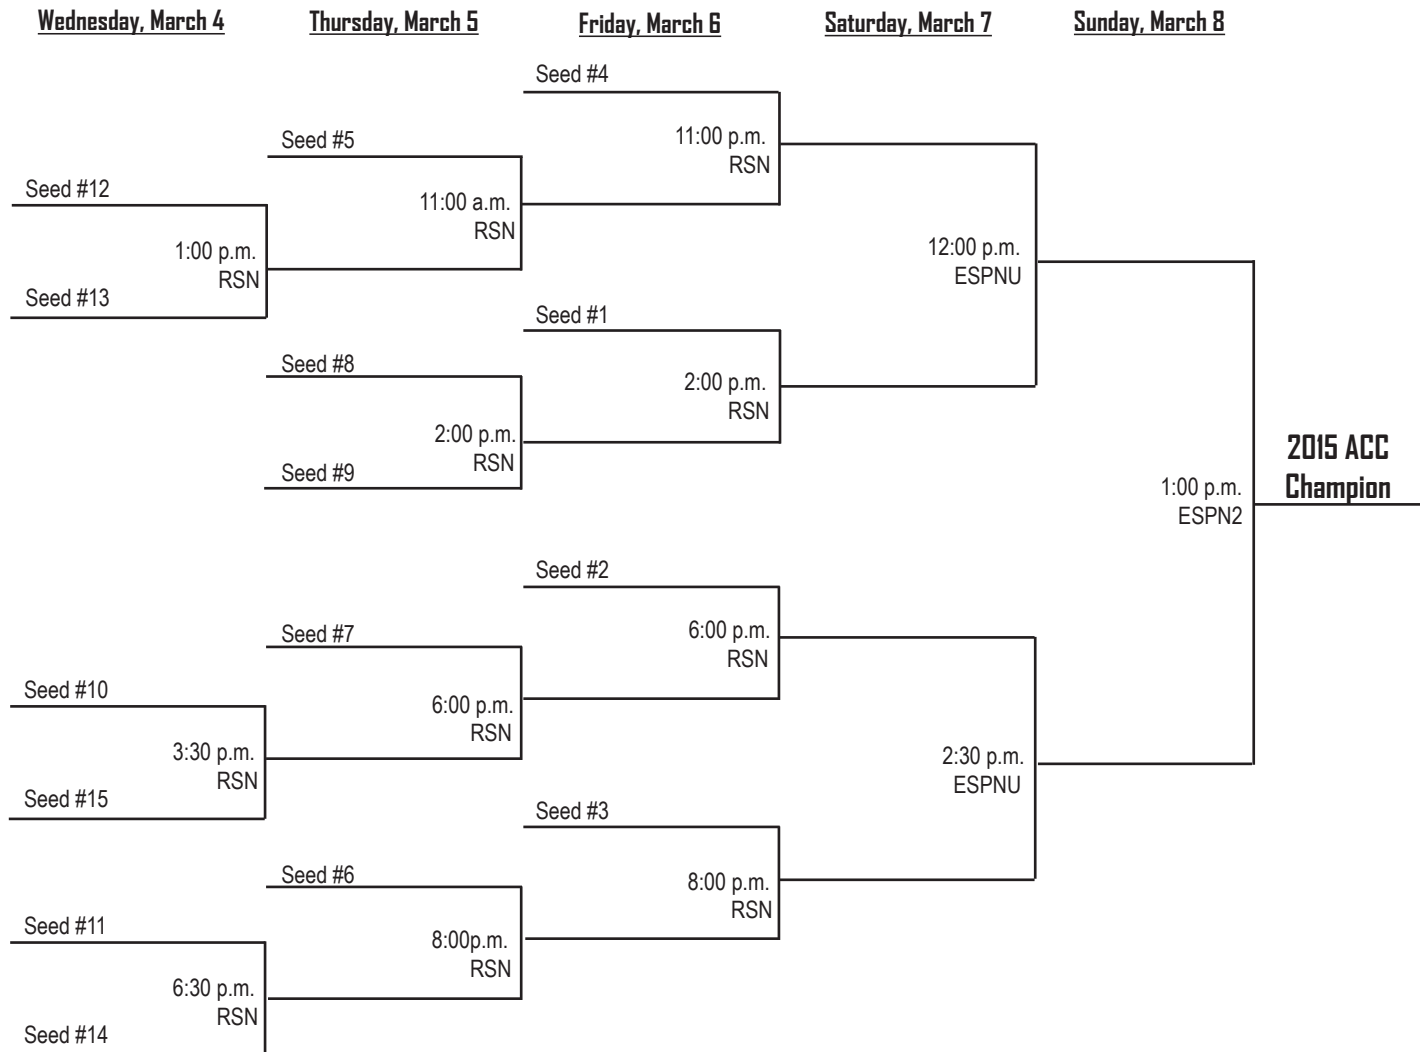

Wednesday, March 4 - Sunday, March 8, 2015
Greensboro, N.C. • Greensboro Coliseum (11,126)

ACC Tournament Building History

In the past 36 years of the ACC Women's Basketball Tournament, there have been eight different sites. The inaugural tournament was held in 1978 at University Hall on the campus of the University of Virginia in Charlottesville. The Tournament then moved to Reynolds Coliseum in Raleigh, N.C., in 1979, hosted by North Carolina State University. The University of Maryland's Cole Field House in College Park was the site of the 1980 Tournament, while Clemson University's Littlejohn Coliseum, was home to the 1981 event. It returned to Reynolds Coliseum in 1982.

The Conference Tournament remained in North Carolina from 1983 to 1991, hosted by Fayetteville's Cumberland County Memorial Arena. The Tournament then moved to Winthrop Coliseum in Rock Hill, S.C., for a four-year span (1992-96), until the 1997 Tournament moved to Independence Arena in Charlotte, N.C., which hosted the event for three years. Over the last 14 years, the ACC Women's Basketball Tournament was held in the Greensboro Coliseum, which will also serve as its home through the 2016 Tournament.

RSN Includes -

RSN, which reaches in excess of 51.4 million homes and includes Fox Sports South, Fox Sports Carolinas, Fox Sports Florida, Sun Sports, Fox Sports Indiana, Fox Sports Midwest, Comcast Sports Net Mid-Atlantic, New England Sports Network (NESN), the YES Network, the Madison Square Garden Network (MSG) in New York and Root Sports in Pennsylvania. All ACC games produced as part of the RSN package will be available via WatchESPN, but are subject to regional blackout.