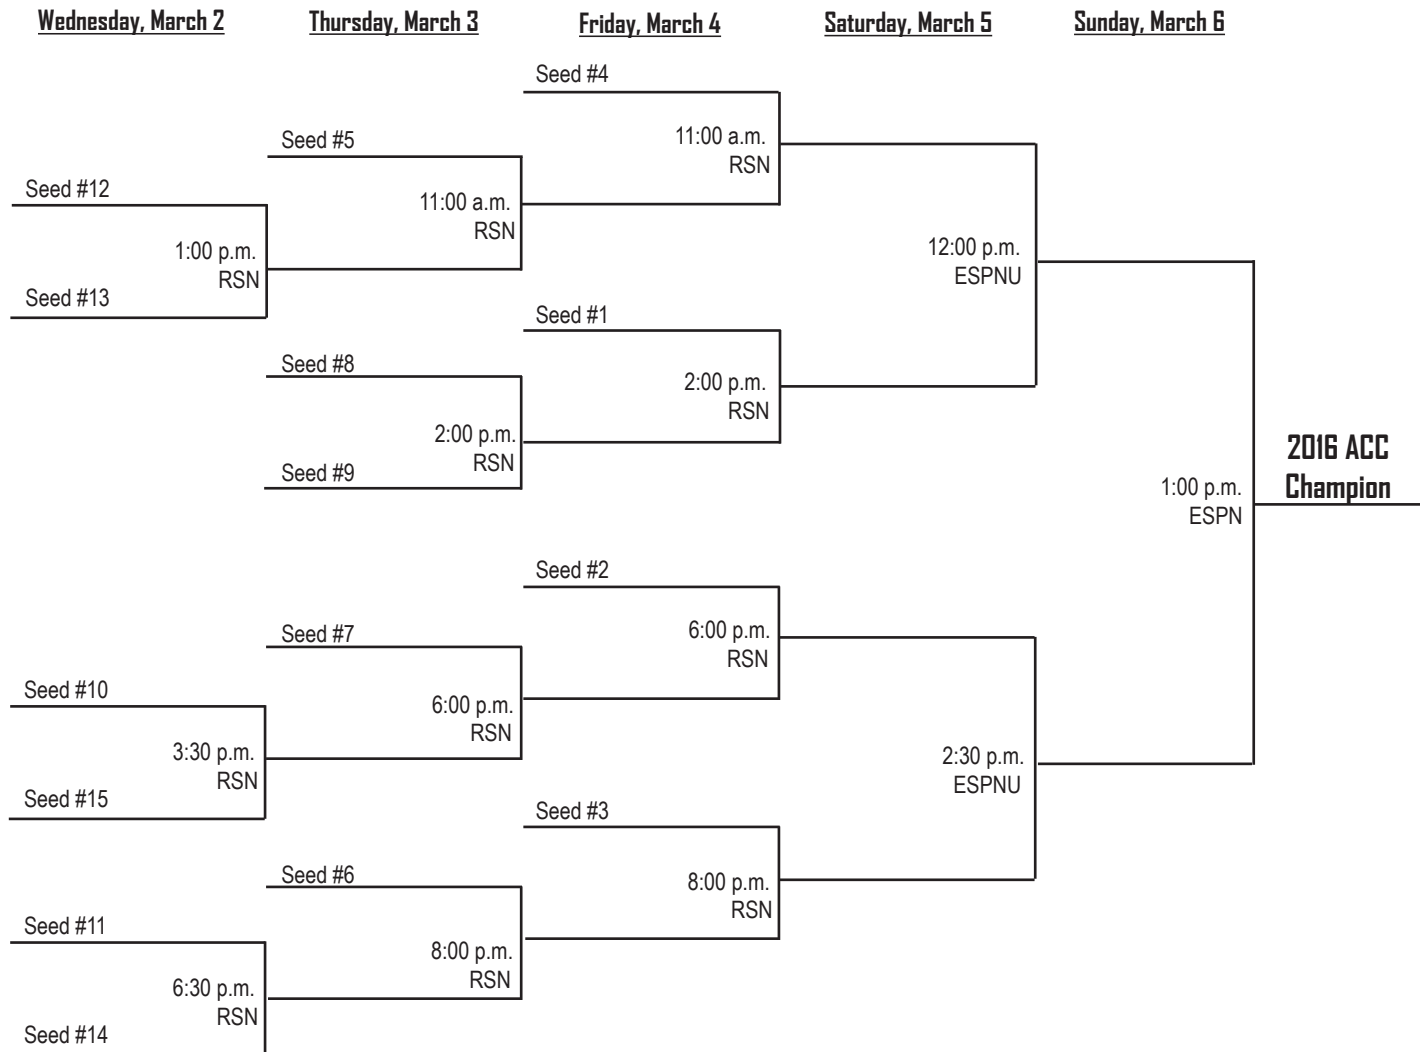

Wednesday, March 2 - Sunday, March 6, 2016
Greensboro, N.C. • Greensboro Coliseum (11,126)

ACC Tournament Building History

In the past 37 years of the ACC Women's Basketball Tournament, there have been eight different sites. The inaugural tournament was held in 1978 at University Hall on the campus of the University of Virginia in Charlottesville. The Tournament then moved to Reynolds Coliseum in Raleigh, N.C., in 1979, hosted by North Carolina State University. The University of Maryland's Cole Field House in College Park was the site of the 1980 Tournament, while Clemson University's Littlejohn Coliseum, was home to the 1981 event. It returned to Reynolds Coliseum in 1982.

The Conference Tournament remained in North Carolina from 1983 to 1991, hosted by Fayetteville's Cumberland County Memorial Arena. The Tournament then moved to Winthrop Coliseum in Rock Hill, S.C., for a four-year span (1992-96), until the 1997 Tournament moved to Independence Arena in Charlotte, N.C., which hosted the event for three years. Over the last 15 years, the ACC Women's Basketball Tournament was held in the Greensboro Coliseum, which will also serve as its home through the 2017 Tournament.

RSN Includes -

RSN, which reaches in excess of 51.4 million homes and includes Fox Sports South, Fox Sports Carolinas, Fox Sports Florida, Sun Sports, Fox Sports Indiana, Fox Sports Midwest, Comcast Sports Net Mid-Atlantic, New England Sports Network (NESN), the YES Network, the Madison Square Garden Network (MSG) in New York and Root Sports in Pennsylvania. All ACC games produced as part of the RSN package will be available via WatchESPN, but are subject to regional blackout.