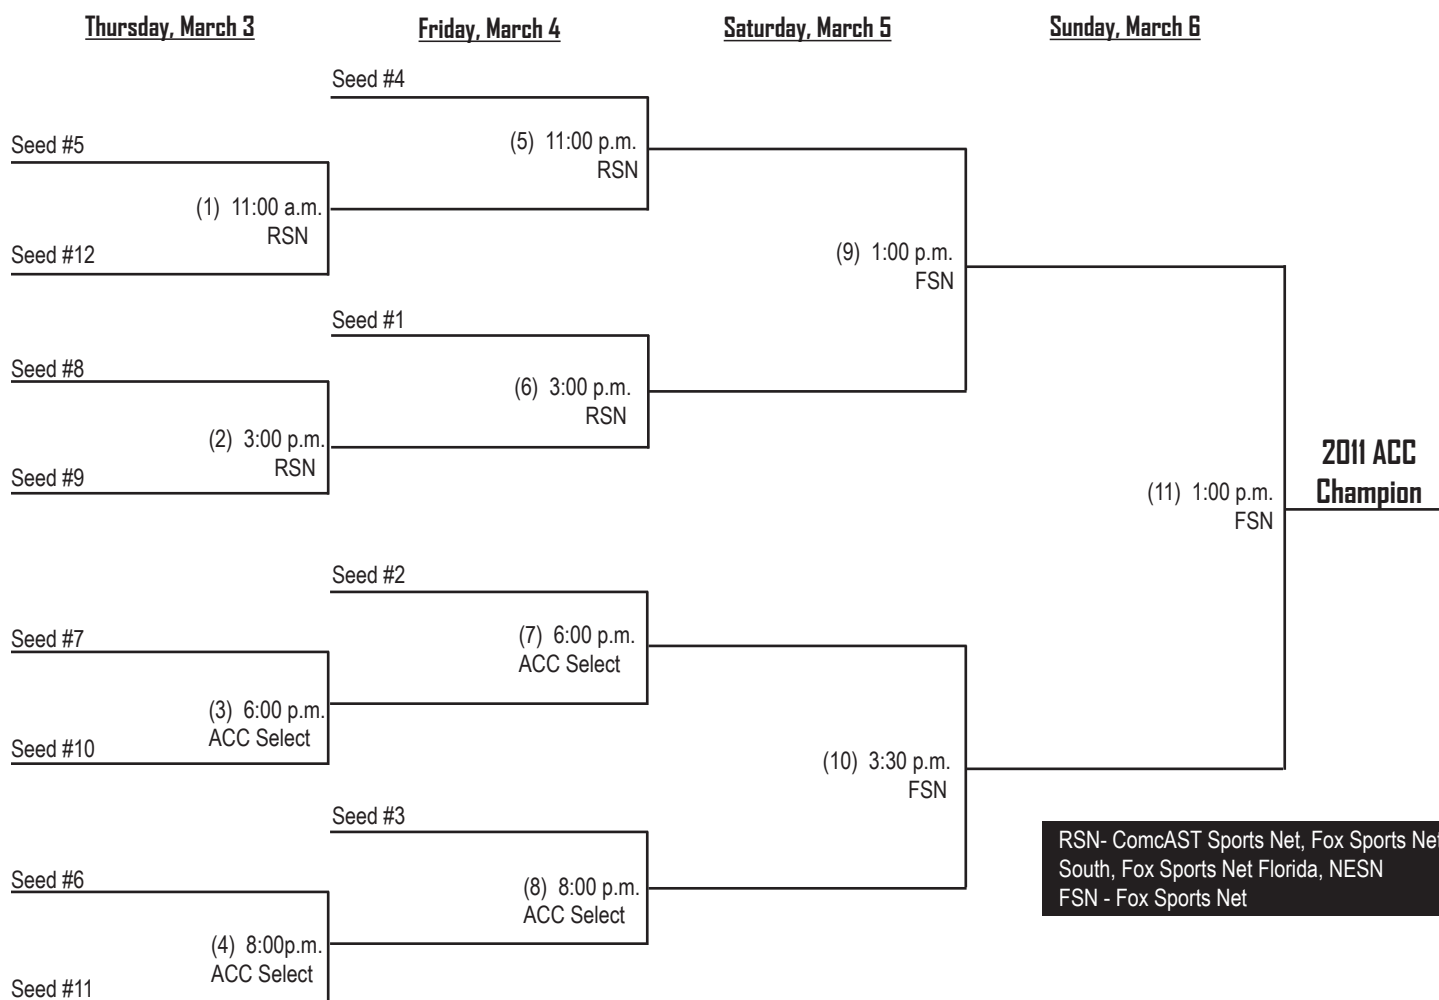

Thursday, March 3 - Sunday, March 6, 2011
Greensboro, N.C. ■ Greensboro Coliseum (11,126)

ACC Tournament Building History

In the past 33 years of the ACC Women's Basketball Tournament, there have been eight different sites. The inaugural tournament was held in 1978 at University Hall on the campus of the University of Virginia in Charlottesville. The Tournament then moved to Reynolds Coliseum in Raleigh, N.C., in 1979, hosted by North Carolina State University. The University of Maryland's Cole Field House in College Park was the site of the 1980 Tournament, while Clemson University's Littlejohn Coliseum, was home to the 1981 event. It returned to Reynolds Coliseum in 1982.

The Conference Tournament remained in North Carolina from 1983 to 1991, hosted by Fayetteville's Cumberland County Memorial Arena. The Tournament then moved to Winthrop Coliseum in Rock Hill, S.C., for a four-year span (1992-96), until the 1997 Tournament moved to Independence Arena in Charlotte, N.C., which hosted the event for three years. Over the past 11 years, the ACC Women's Basketball Tournament was held in the Greensboro Coliseum, which will also serve as its home through the 2015 Tournament.