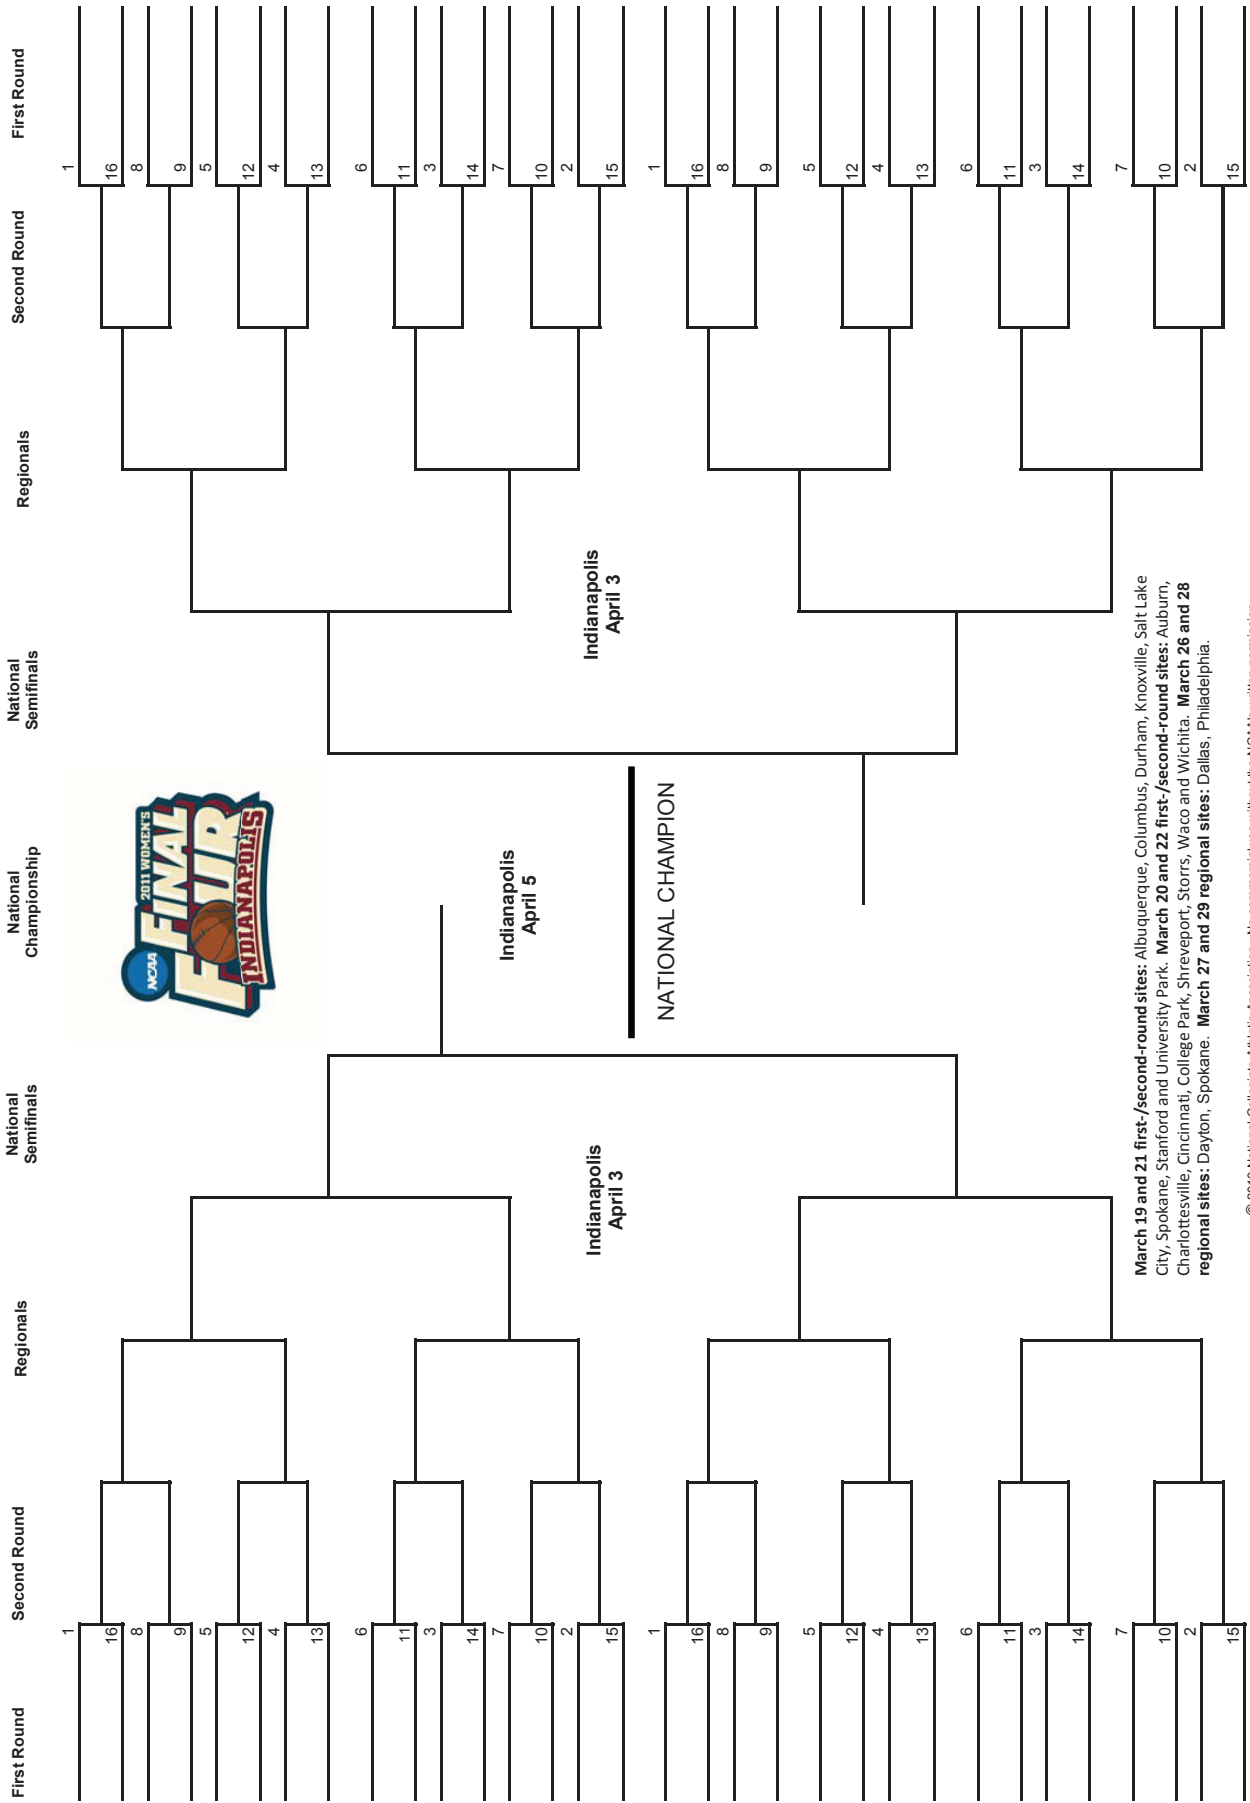

2011 NCAA® Division I Women's BASKETBALL CHAMPIONSHIP

March 19 and 21 first-/second-round sites: Albuquerque, Columbus, Durham, Knoxville, Salt Lake City, Spokane, Stanford and University Park. **March 20 and 22 first-/second-round sites:** Auburn, Charlottesville, Cincinnati, College Park, Shreveport, Storrs, Waco and Wichita. **March 26 and 28 regional sites:** Dayton, Spokane. **March 27 and 29 regional sites:** Dallas, Philadelphia.

© 2010 National Collegiate Athletic Association. No commercial use without the NCAA's written permission. The NCAA opposes all sports wagering. This bracket should not be used for sweepstakes, contests, office pools or other gambling activities.