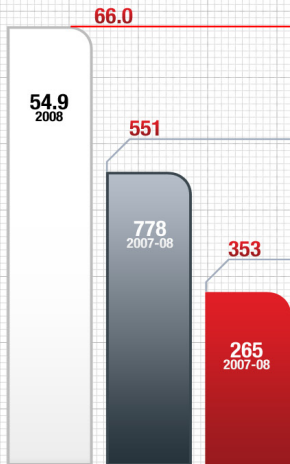

SCORING AVERAGE

The Tide improved to 66.0 points per game in 2011, an increase of almost 12 points per game since 2008.

TURNOVERS

In 2011, Alabama had the lowest per game average of turnovers of any Tide team in 13 years.

STEALS

The Tide had 265 steals in the 2007-08 season compared to 353 during the 2010-11 season, which is roughly two additional thefts per game.

(2008-09 COACH WENDELL HUDSON'S FIRST SEASON)

QUICKNESS

POWER

TRAINING ZONE