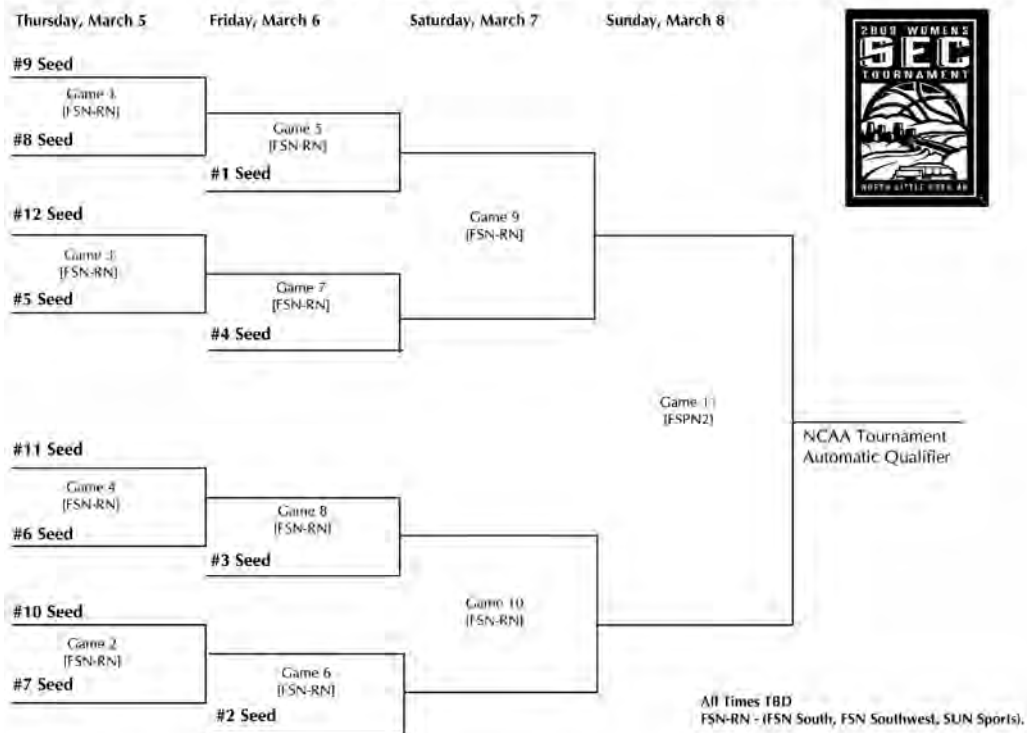

ALL TIMES LISTED ARE EASTERN AND SUBJECT TO CHANGE.

2009 SEC WOMEN'S BASKETBALL TOURNAMENT BRACKET

March 5-8 • Alltel Arena (15,936) • North Little Rock, Ark.