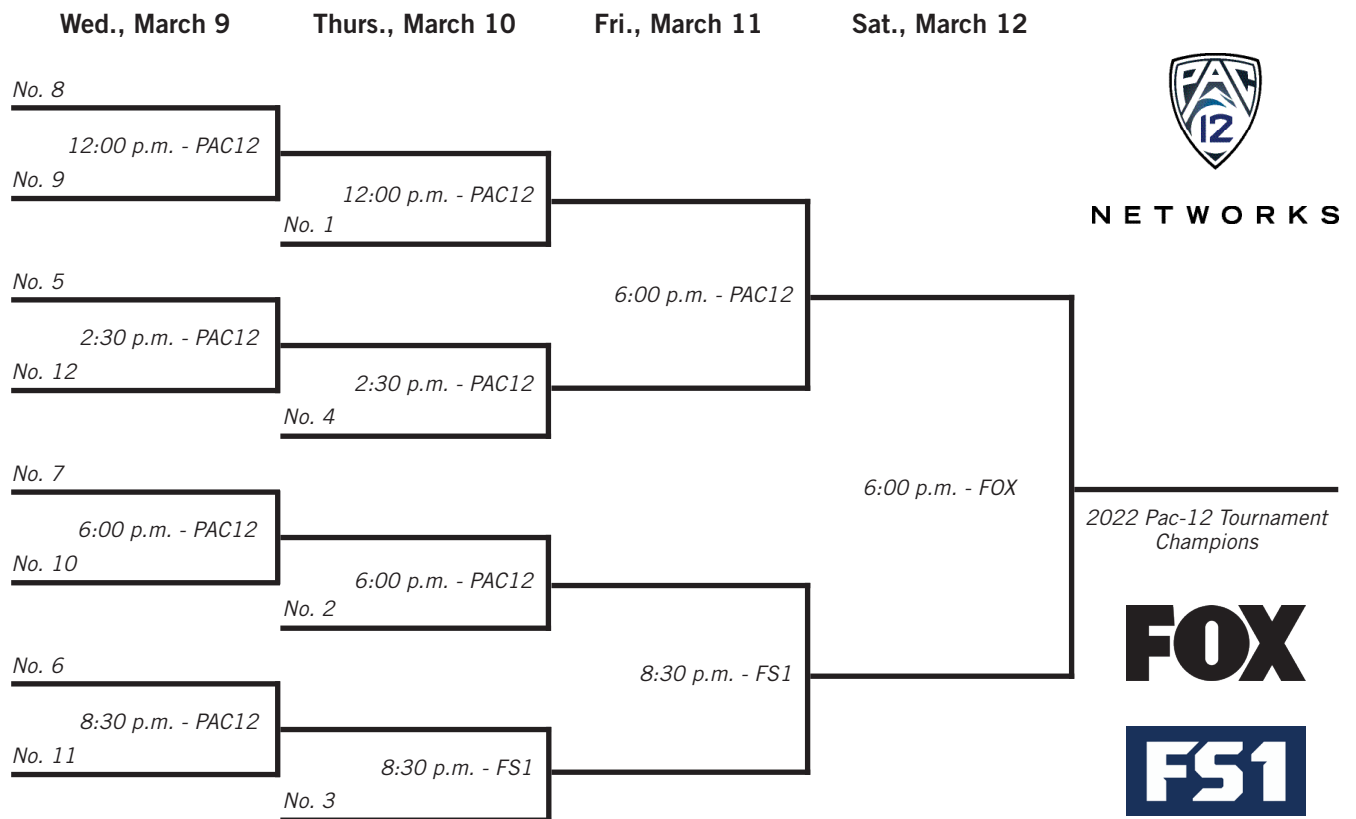

PAC-12 TOURNAMENT STRUCTURE-SEEDING AND TIE-BREAKING PROCEDURES

Seeding: The seedings and pairings shall be determined upon completion of regular season play on Sunday, March 7. The won-lost percentage record of the teams in regular season Conference play will determine tournament seedings. The team with the best won-lost percentage in Conference play will be seeded #1, the next best won-lost percentage in Conference play will be seeded #2, and so forth through all the seeds.

Tie-Breakers: Tie breaking procedures for determining all tournament seeding will be:

1. Two-team tie

- a. Results of head-to-head competition during the regular season.
- b. Each team's record (won-lost percentage) vs. the team occupying the highest position in the final regular standings, and then continuing down through the standings until one team gains an advantage.
  When arriving at another group of tied teams while comparing records, use each team's record (won-lost percentage) against the collective tied teams as a group (prior to that group's own tie-breaking procedure), rather than the performance against individual tied teams.
- c. Won-lost percentage against all Division I opponents.
- d. Coin toss conducted by the Commissioner or designee.

2. Multiple-team tie

- a. Results (won-lost percentage) of collective head-to-head competition during the regular season among the tied teams.
- b. If more than two teams are still tied, each of the tied team's record (won-lost percentage) vs. the team occupying the highest position in the final regular season standings, and then continuing down through the standings, eliminating teams with inferior records, until one team gains an advantage.
  When arriving at another group of tied teams while comparing records, use each team's record (won-lost percentage) against the collective tied teams as a group (prior to that group's own tie-breaking procedure), rather than the performance against individual tied teams.
  If at any point the multiple-team tie is reduced to two teams, the two-team tie-breaking procedure will be applied.
- c. Won-lost percentage against all Division I opponents.
- d. Coin toss conducted by the Commissioner or designee.