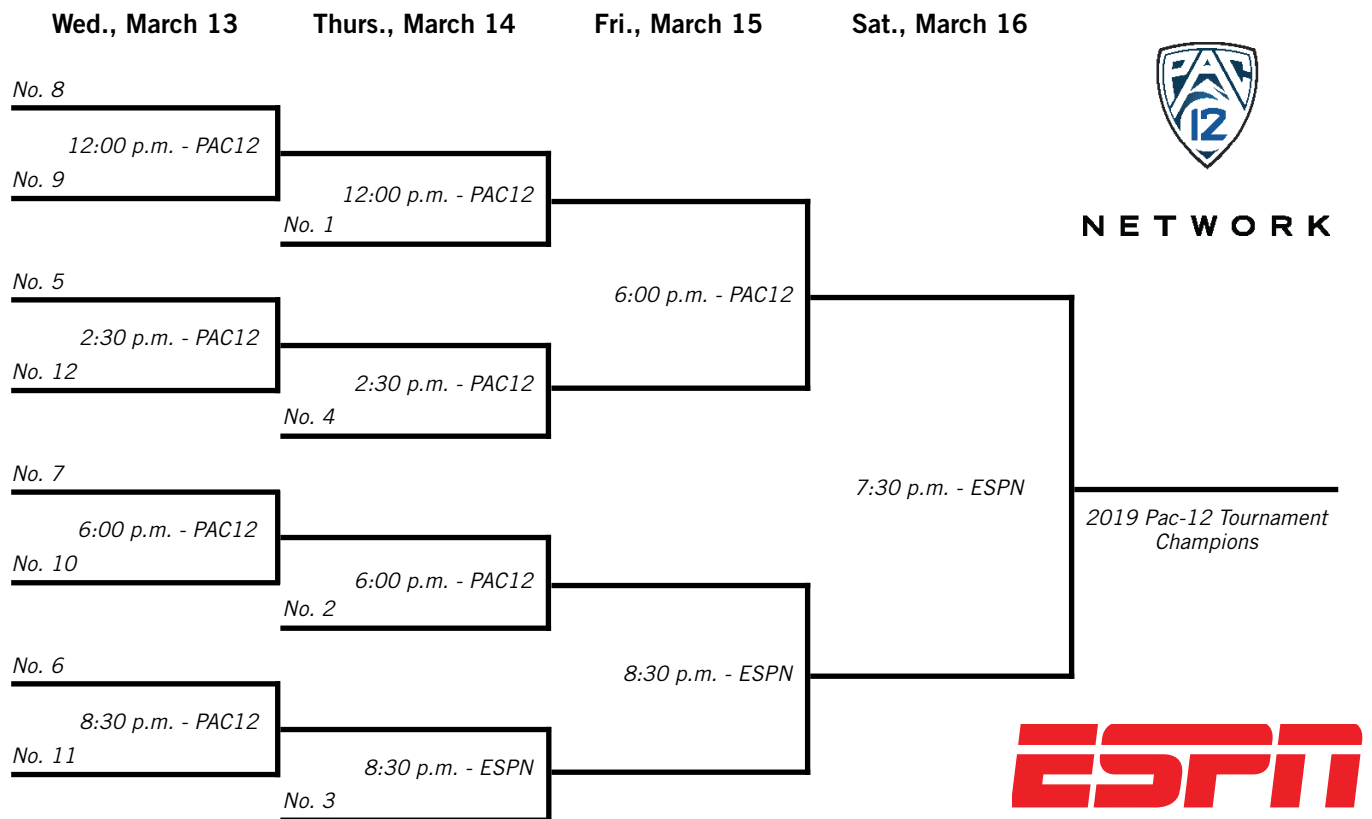

PAC-12 TOURNAMENT STRUCTURE-SEEDING AND TIE-BREAKING PROCEDURES

Seeding: The seedings and pairings shall be determined upon completion of regular season play on Saturday, March 3. The won-lost percentage record of the teams in regular season Conference play will determine tournament seedings. The team with the best won-lost percentage in Conference play will be seeded #1, the next best won-lost percentage in Conference play will be seeded #2, and so forth through all the seeds.

Tie-Breakers: Tie breaking procedures for determining all tournament seeding will be:

1. Two-team tie

- a. Results of head-to-head competition during the regular season.
- b. Each team's record (won-lost percentage) vs. the team occupying the highest position in the final regular standings, and then continuing down through the standings until one team gains an advantage.
  When arriving at another group of tied teams while comparing records, use each team's record (won-lost percentage) against the collective tied teams as a group (prior to that group's own tie-breaking procedure), rather than the performance against individual tied teams.
- c. Won-lost percentage against all Division I opponents.
- d. Coin toss conducted by the Commissioner or designee.

2. Multiple-team tie

- a. Results (won-lost percentage) of collective head-to-head competition during the regular season among the tied teams.
- b. If more than two teams are still tied, each of the tied team's record (won-lost percentage) vs. the team occupying the highest position in the final regular season standings, and then continuing down through the standings, eliminating teams with inferior records, until one team gains an advantage.
  When arriving at another group of tied teams while comparing records, use each team's record (won-lost percentage) against the collective tied teams as a group (prior to that group's own tie-breaking procedure), rather than the performance against individual tied teams.
  If at any point the multiple-team tie is reduced to two teams, the two-team tie-breaking procedure will be applied.
- c. Won-lost percentage against all Division I opponents.
- d. Coin toss conducted by the Commissioner or designee.