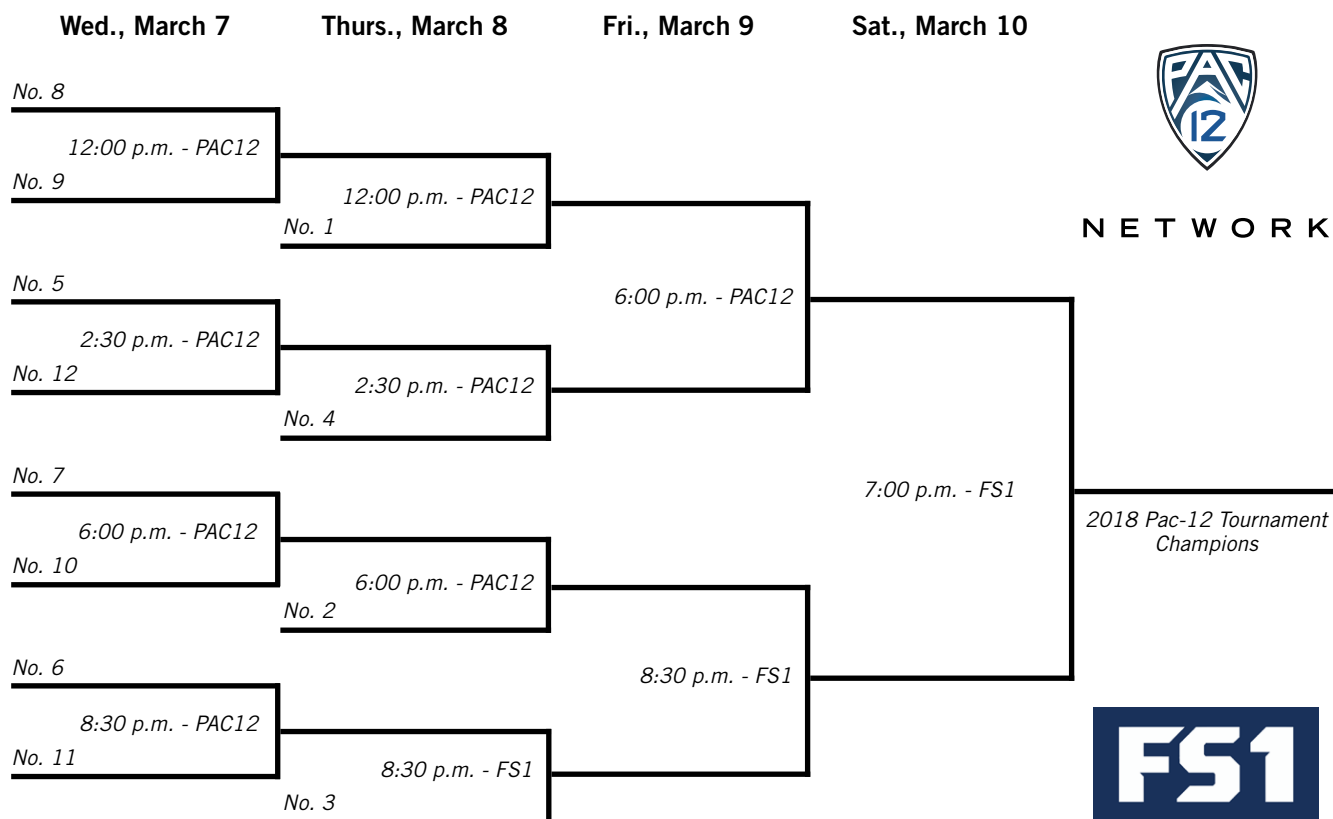

PAC-12 TOURNAMENT STRUCTURE-SEEDING AND TIE-BREAKING PROCEDURES

Seeding: The seedings and pairings shall be determined upon completion of regular season play on Saturday, March 5. The won-lost percentage record of the teams in regular season Conference play will determine tournament seedings. The team with the best won-lost percentage in Conference play will be seeded #1, the next best won-lost percentage in Conference play will be seeded #2, and so forth through all the seeds.

Tie-Breakers: Tie breaking procedures for determining all tournament seeding will be:

1. Two-team tie

- a. Results of head-to-head competition during the regular season.
- b. Each team's record (won-lost percentage) vs. the team occupying the highest position in the final regular standings, and then continuing down through the standings until one team gains an advantage.
  When arriving at another group of tied teams while comparing records, use each team's record (won-lost percentage) against the collective tied teams as a group (prior to that group's own tie-breaking procedure), rather than the performance against individual tied teams.
- c. Won-lost percentage against all Division I opponents.
- d. Coin toss conducted by the Commissioner or designee.

2. Multiple-team tie

- a. Results (won-lost percentage) of collective head-to-head competition during the regular season among the tied teams.
- b. If more than two teams are still tied, each of the tied team's record (won-lost percentage) vs. the team occupying the highest position in the final regular season standings, and then continuing down through the standings, eliminating teams with inferior records, until one team gains an advantage.
  When arriving at another group of tied teams while comparing records, use each team's record (won-lost percentage) against the collective tied teams as a group (prior to that group's own tie-breaking procedure), rather than the performance against individual tied teams.
  If at any point the multiple-team tie is reduced to two teams, the two-team tie-breaking procedure will be applied.
- c. Won-lost percentage against all Division I opponents.
- d. Coin toss conducted by the Commissioner or designee.