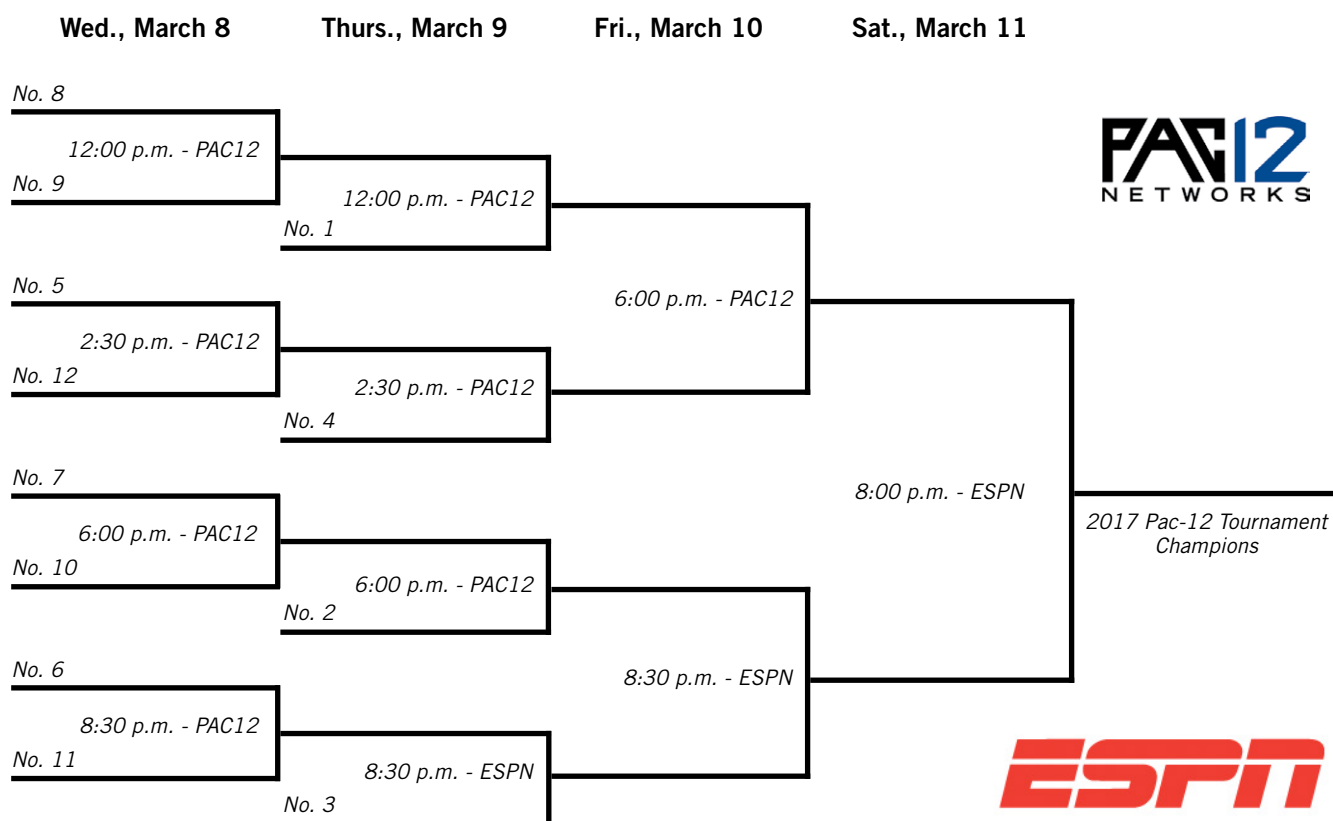

2017 PAC-12 TOURNAMENT BRACKET

PAC-12 TOURNAMENT STRUCTURE-SEEDING AND TIE-BREAKING PROCEDURES

Seeding: The seedings and pairings shall be determined upon completion of regular season play on Saturday, March 5. The won-lost percentage record of the teams in regular season Conference play will determine tournament seedings. The team with the best won-lost percentage in Conference play will be seeded #1, the next best won-lost percentage in Conference play will be seeded #2, and so forth through all the seeds.

Tie-Breakers: Tie breaking procedures for determining all tournament seeding will be:

1. Two-team tie

1. Results of head-to-head competition during the regular season.
2. Each team's record (won-lost percentage) vs. the team occupying the highest position in the final regular standings, and then continuing down through the standings until one team gains an advantage.

When arriving at another group of tied teams while comparing records, use each team's record (won-lost percentage) against the collective tied teams as a group (prior to that group's own tie-breaking procedure), rather than the performance against individual tied teams.

1. Won-lost percentage against all Division I opponents.
2. Coin toss conducted by the Commissioner or designee.

2. Multiple-team tie

1. Results (won-lost percentage) of collective head-to-head competition during the regular season among the tied teams.
2. If more than two teams are still tied, each of the tied team's record (won-lost percentage) vs. the team occupying the highest position in the final regular season standings, and then continuing down through the standings, eliminating teams with inferior records, until one team gains an advantage.

When arriving at another group of tied teams while comparing records, use each team's record (won-lost percentage) against the collective tied teams as a group (prior to that group's own tie-breaking procedure), rather than the performance against individual tied teams.

If at any point the multiple-team tie is reduced to two teams, the two-team tie-breaking procedure will be applied.

1. Won-lost percentage against all Division I opponents.
2. Coin toss conducted by the Commissioner or designee.