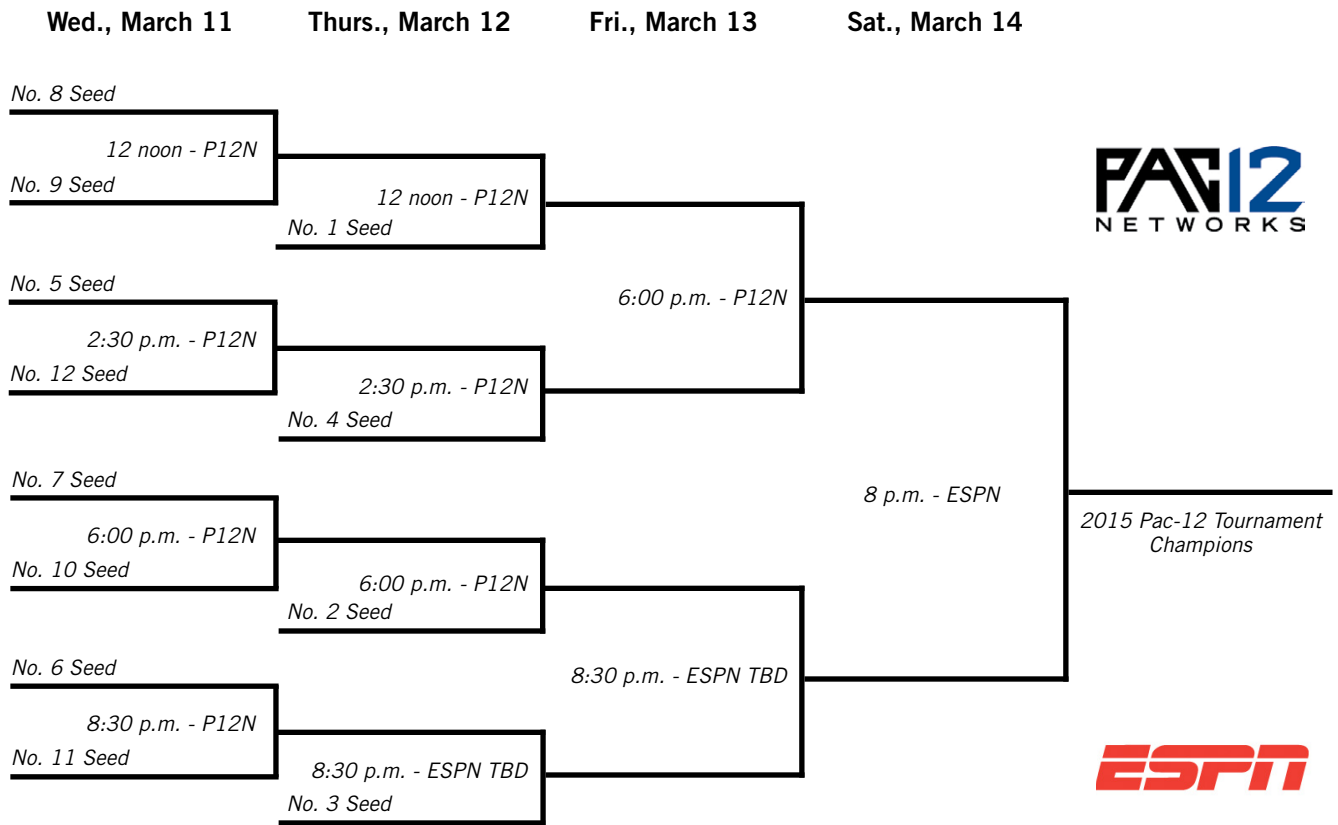

PAC-12 TOURNAMENT STRUCTURE-SEEDING AND TIE-BREAKING PROCEDURES

Seeding: The seedings and pairings shall be determined upon completion of regular season play on Saturday, March 8. The won-lost percentage record of the teams in regular season Conference play will determine tournament seedings. The team with the best won-lost percentage in Conference play will be seeded #1, the next best won-lost percentage in Conference play will be seeded #2, and so forth through all the seeds.

Tie-Breakers: Tie breaking procedures for determining all tournament seeding will be:

1. Two-team tie

- a. Results of head-to-head competition during the regular season.
- b. Each team's record (won-lost percentage) vs. the team occupying the highest position in the final regular standings, and then continuing down through the standings until one team gains an advantage.
  When arriving at another group of tied teams while comparing records, use each team's record (won-lost percentage) against the collective tied teams as a group (prior to that group's own tie-breaking procedure), rather than the performance against individual tied teams.
- c. Won-lost percentage against all Division I opponents.
- d. Coin toss conducted by the Commissioner or designee.

2. Multiple-team tie

- a. Results (won-lost percentage) of collective head-to-head competition during the regular season among the tied teams.
- b. If more than two teams are still tied, each of the tied team's record (won-lost percentage) vs. the team occupying the highest position in the final regular season standings, and then continuing down through the standings, eliminating teams with inferior records, until one team gains an advantage.
  When arriving at another group of tied teams while comparing records, use each team's record (won-lost percentage) against the collective tied teams as a group (prior to that group's own tie-breaking procedure), rather than the performance against individual tied teams.
  If at any point the multiple-team tie is reduced to two teams, the two-team tie-breaking procedure will be applied.
- c. Won-lost percentage against all Division I opponents.
- d. Coin toss conducted by the Commissioner or designee.