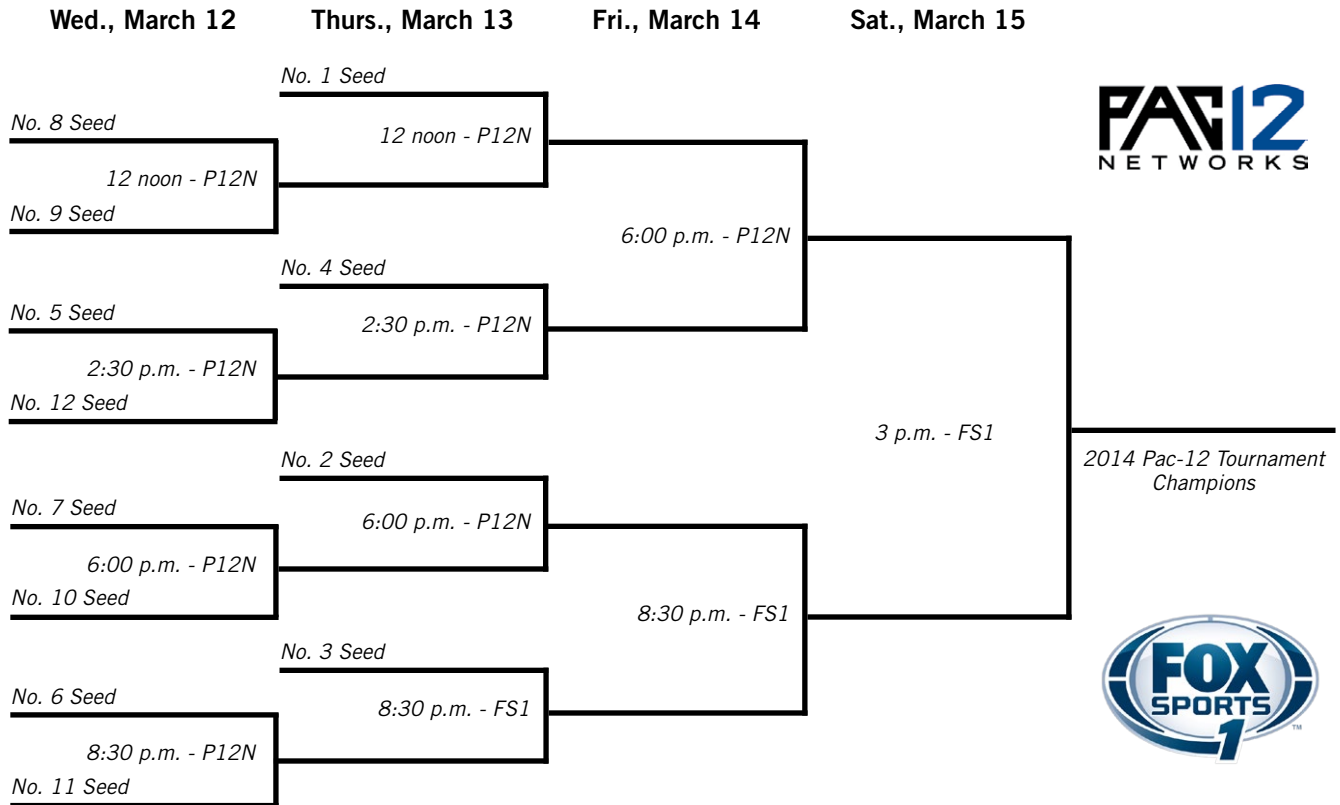

2014 PAC-12 TOURNAMENT BRACKET

PAC-12 TOURNAMENT STRUCTURE-SEEDING AND TIE-BREAKING PROCEDURES

Seeding: The seedings and pairings shall be determined upon completion of regular season play on Saturday, March 8. The won-lost percentage record of the teams in regular season Conference play will determine tournament seedings. The team with the best won-lost percentage in Conference play will be seeded #1, the next best won-lost percentage in Conference play will be seeded #2, and so forth through all the seeds.

Tie-Breakers: Tie breaking procedures for determining all tournament seeding will be:

1. Two-team tie

- a. Results of head-to-head competition during the regular season.
- b. Each team's record vs. the team occupying the highest position in the final regular standings, and then continuing down through the standings until one team gains an advantage.
  When arriving at another group of tied teams while comparing records, use each team's record against the collective tied teams as a group (prior to that group's own tie-breaking procedure), rather than the performance against individual tied teams.
- c. Won-lost percentage against all Division I opponents.
- d. Coin toss conducted by the Commissioner or designee.

2. Multiple-team tie

- a. Results of collective head-to-head competition during the regular season among the tied teams.
- b. If more than two teams are still tied, each of the tied team's record vs. the team occupying the highest position in the final regular season standings, and then continuing down through the standings, eliminating teams with inferior records, until one team gains an advantage.
  When arriving at another group of tied teams while comparing records, use each team's record against the collective tied teams as a group (prior to that group's own tie-breaking procedure), rather than the performance against individual tied teams.
  If at any point the multiple-team tie is reduced to two teams, the two-team tie-breaking procedure will be applied.
- c. Won-lost percentage against all Division I opponents.
- d. Coin toss conducted by the Commissioner or designee.