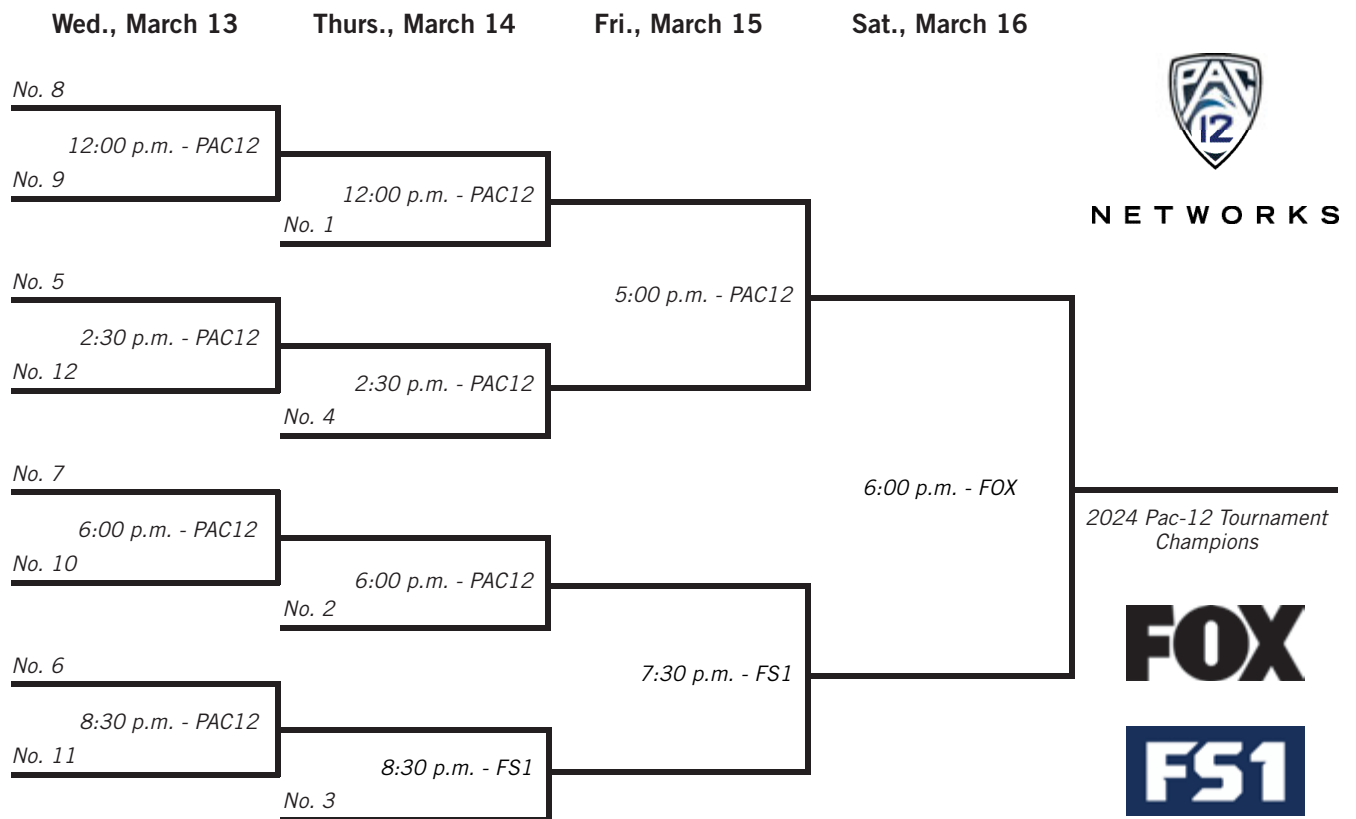

PAC-12 TOURNAMENT STRUCTURE-SEEDING AND TIE-BREAKING PROCEDURES

Seeding: The seedings and pairings shall be determined upon completion of regular season play on Saturday, March 4. The won-lost percentage record of the teams in regular season Conference play will determine tournament seedings. The team with the best won-lost percentage in Conference play will be seeded #1, the next best won-lost percentage in Conference play will be seeded #2, and so forth through all the seeds.

Tie-Breakers: Tie breaking procedures for determining all tournament seeding will be:

1. Two-team tie

- a. Results of head-to-head competition during the regular season.
- b. Each team’s record (**won-lost percentage, regardless of number of regular-season meetings [1-0 is same as 2-0; 0-1 is same as 0-2]**) vs. the team occupying the highest position in the final regular standings, and then continuing down through the standings until one team gains an advantage.

When arriving at another group of tied teams while comparing records, use each team’s record (won-lost percentage) against the collective tied teams as a group (prior to that group’s own tie-breaking procedure), rather than the performance against individual tied teams.

- c. Won-lost percentage against all Division I opponents.
- d. Coin toss conducted by the Commissioner or designee.

2. Multiple-team tie

- a. Results (won-lost percentage) of collective head-to-head competition during the regular season among the tied teams.
- b. If more than two teams are still tied, each of the tied team’s record (won-lost percentage) vs. the team occupying the highest position in the final regular season standings, and then continuing down through the standings, eliminating teams with inferior records, until one team gains an advantage.

When arriving at another group of tied teams while comparing records, use each team’s record (won-lost percentage) against the collective tied teams as a group (prior to that group’s own tie-breaking procedure), rather than the performance against individual tied teams.

If at any point the multiple-team tie is reduced to two teams, the two-team tie-breaking procedure will be applied.

- c. Won-lost percentage against all Division I opponents.
- d. Coin toss conducted by the Commissioner or designee.