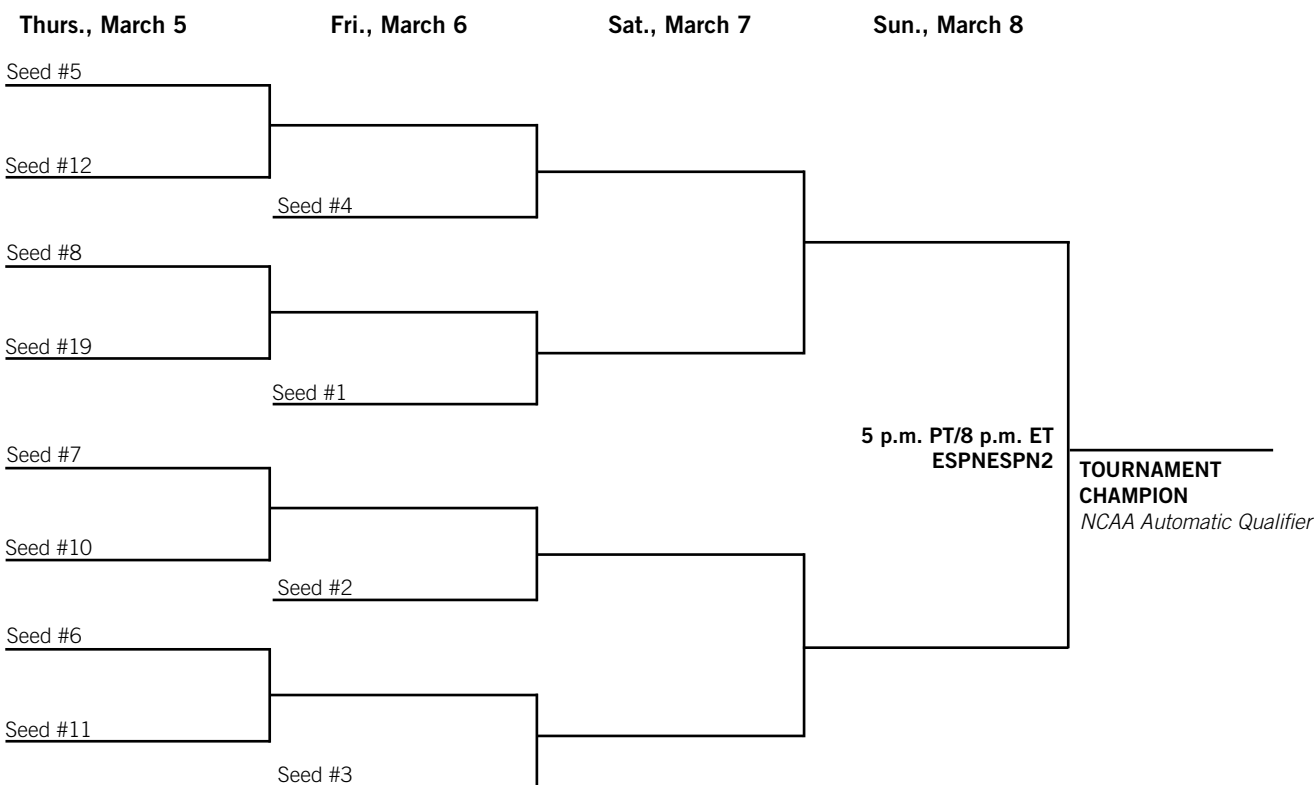

The tournament made its debut in 2002 and has been held annually since. The University of Oregon campus played host the first season. The Conference's premier women's sporting event then moved to HP Pavilion in San Jose for a six-year run (2003-08). It spent four years (2008-2012) in Los Angeles, with Galen Center playing host. The final two-year run in L.A. saw it combined with the men's tournament and the semifinal and championship games were played at the STAPLES Center.

The tournament then moved to Seattle's Key Arena for a record-setting six years from 2013-2018 where attendance numbers grew each year, including the first-ever sold-out session.

The winner of the 12-team tournament receives the league's automatic bid to the NCAA Division I Women's Basketball Championship. The tournament seeds and Conference Champion are determined by the 18-game regular-season Pac-12 schedule.

ALL-TIME TOURNAMENT SITES

2002	McArthur Court, Eugene, Ore.
2003-2008	HP Pavilion, San Jose, Calif.
2009-2010	Galen Center, Los Angeles
2011-2012	Galen Center/STAPLES Center, Los Angeles
2013-2017	KeyArena, Seattle
2018	MGM Grand Garden Arena, Las Vegas

TOURNAMENT BRACKET

THURSDAY, MARCH 5 - FIRST ROUND • PAC-12 NETWORKS

- Game 1: #5 Seed vs. #12 Seed, 11:30 a.m. PT
- Game 2: #8 Seed vs. #9 Seed, 2 p.m. PT
- Game 3: #7 Seed vs. #10 Seed, 6 p.m. PT
- Game 4: #6 Seed vs. #11 Seed, 8:30 p.m. PT

FRIDAY, MARCH 6 - QUARTERFINALS • PAC-12 NETWORKS

- Game 5: Gm 1 Winner vs. #4 Seed, 11:30 a.m. PT
- Game 6: Gm 2 Winner vs. #1 Seed, 2 p.m.
- Game 7: Gm 3 Winner vs. #2 Seed, 5 p.m. PT
- Game 8: Gm 4 Winner vs. #3 Seed, 8:30 p.m. PT

SATURDAY, MARCH 7 - SEMIFINALS • PAC-12 NETWORKS

- Game 9: Semifinal #1, 6 p.m. PT
- Game 10: Semifinal #2, 8:30 p.m. PT

SUNDAY, MARCH 8 - CHAMPIONSHIP • ESPN2

- Game 11: Championship Game, 5 p.m. PT

*All games to be televised on national television.
First three rounds to be televised on the Pac-12 Networks.
Championship game to be televised on ESPN2.
All times subject to change. As of Oct. 1, 2019.*