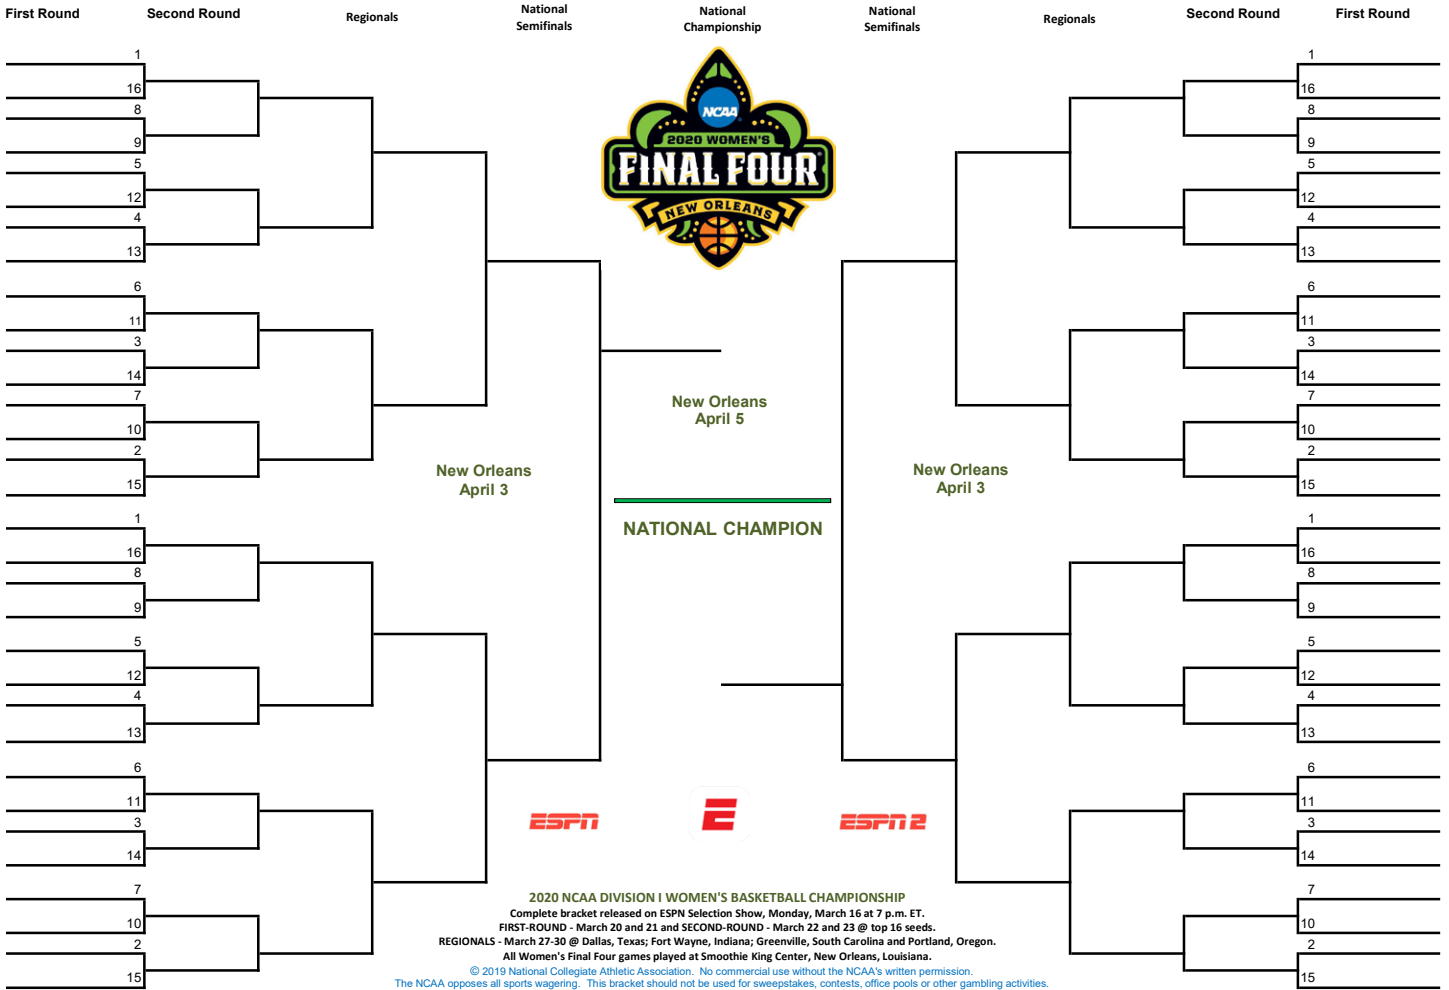

2020 NCAA Division I Women's BASKETBALL CHAMPIONSHIP

FIRST ROUND & SECOND ROUNDS
Friday & Sunday, March 22 & 24 or
Saturday & Monday, March 23 & 25
Top 16 seeds, Campus Sites

REGIONALS
Saturday & Monday, March 27-30

- Greenville Regional
  Bon Secours Wellness Arena, Greenville, S.C.
  (Southern Conference, hosts)
- Fort Wayne Regional
  Allen County War Memorial Coliseum, Fort Wayne, Ind. (IPFW, host)
- Portland Regional
  Moda Center, Portland, Ore.
  (Oregon State, host)
- Dallas Regional
  Moody Coliseum, Dallas, Texas
  (SMU, host)

FINAL FOUR
Friday & Sunday, April 3 & April 5
2020 Smoothie King, New Orleans, La.
(Tulane University and Sun Belt Conference, host)

1. **Future Final Four Sites**
2. 2021 Alamodome, San Antonio, Texas
     April 2 and 4
     (San Antonio Sports, Incarnate Word/UTSA, hosts)
   - 2022 Target Center, Minneapolis, Minnesota
     April 1 and 3
     (Sports Minneapolis, Univ. of Minnesota, hosts)
   - 2023 American Airlines, Dallas, Texas
     March 31 and April 2
     (Dallas Sports Commission, Big 12 Conference, hosts)
   - 2024 Quicken Loans Arena, Cleveland, Ohio
     April 5 and 7
     (Greater Cleveland Sports Commission, Mid-American Conference, hosts)