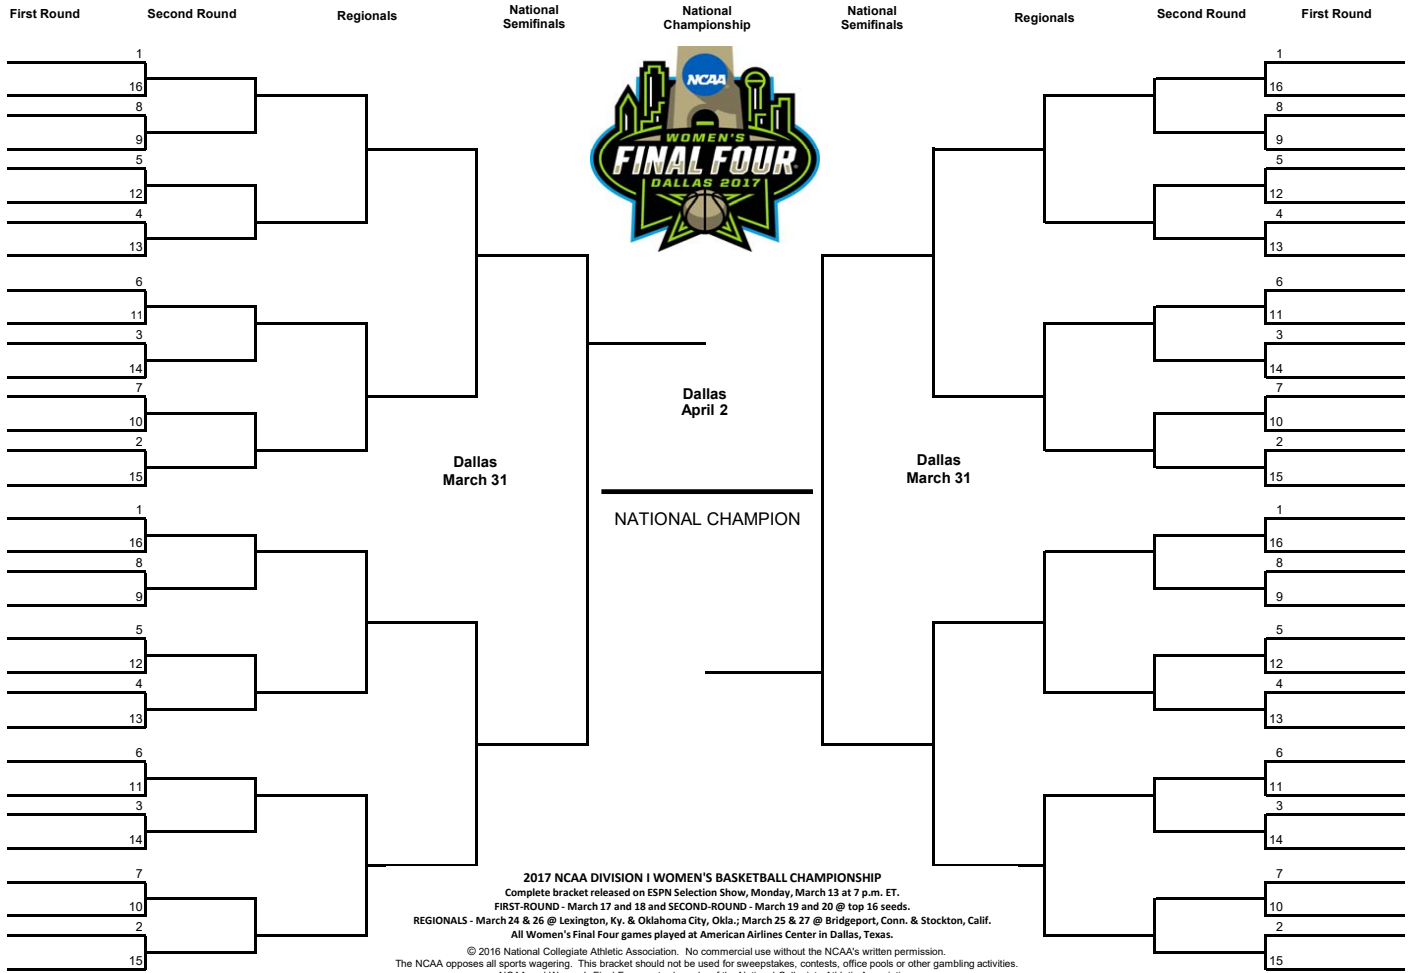

2017 NCAA Division I Women's BASKETBALL CHAMPIONSHIP

FIRST ROUND & SECOND ROUNDS
Friday & Sunday, March 17 & 19 or
Saturday & Monday, March 18 & 20
Top 16 seeds, Campus Sites

REGIONALS
Saturday & Monday, March 24 & 26
Lexington Regional
Rupp Arena, Lexington, Ky.
(University of Kentucky, host)

Oklahoma City Regional
Chesapeake Energy Arena, Oklahoma City, Okla.
(University of Oklahoma, hosts)

Sunday & Tuesday, March 25 & 27
Bridgeport Regional
Webster Bank Arena, Bridgeport, Conn.
(Fairfield University and University of Connecticut, hosts)

Stockton Regional
Stockton Arena, Stockton, Calif.
(University of the Pacific, host)

FINAL FOUR
Friday & Sunday, March 31 & April 2
American Airlines Center, Dallas, Texas
(Big 12 Conference and Dallas Sports Commission, hosts)

1. **Future Final Four Sites**
2. 2018 Nationwide Arena, Columbus, Ohio
     March 30 and April 1
     (Ohio State, host)
   - 2019 Amalie Arena, Tampa, Fla.
     April 5 and 7
     (South Florida, host)
   - 2020 Smoothie King Center, New Orleans
     April 3 and 5
     (New Orleans, Tulane/Sun Belt Conference, hosts)