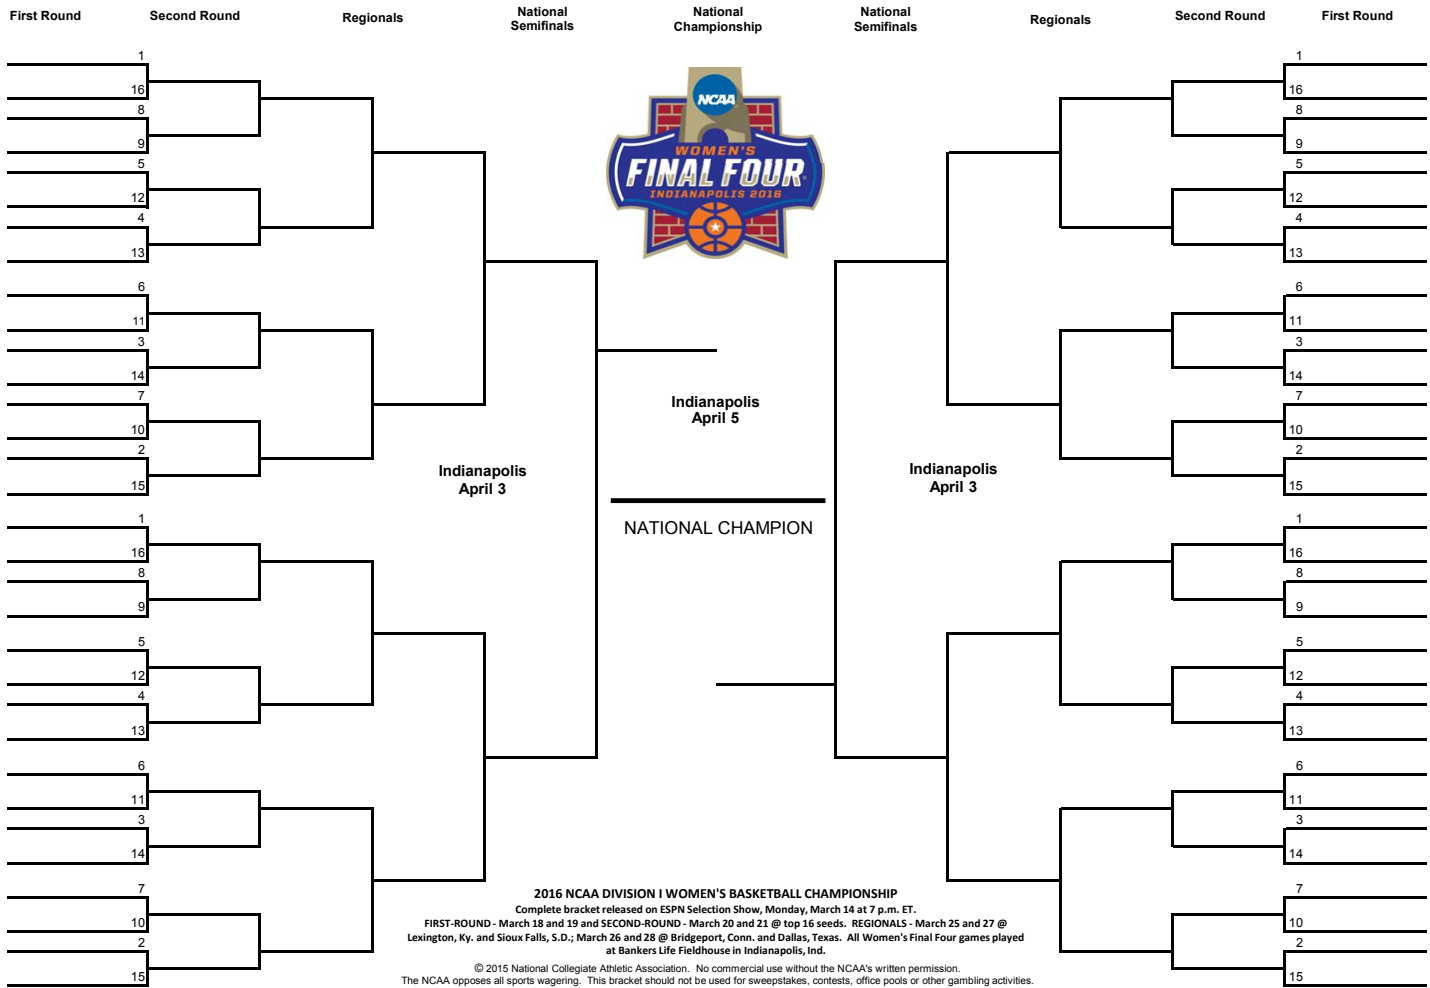

Saturday, March 7
 Semifinal Game #1 (P12N) 6 p.m. PT
 Semifinal Game #2 (P12N) 8:30 p.m. PT

Sunday, March 8
 Championship Game (ESPN) 6 p.m. PT

2016 NCAA Division I Women's BASKETBALL CHAMPIONSHIP

FIRST ROUND & SECOND ROUNDS
Friday & Sunday, March 18 & 20 or
Saturday & Monday, March 19 & 21
Top 16 seeds, Campus Sites