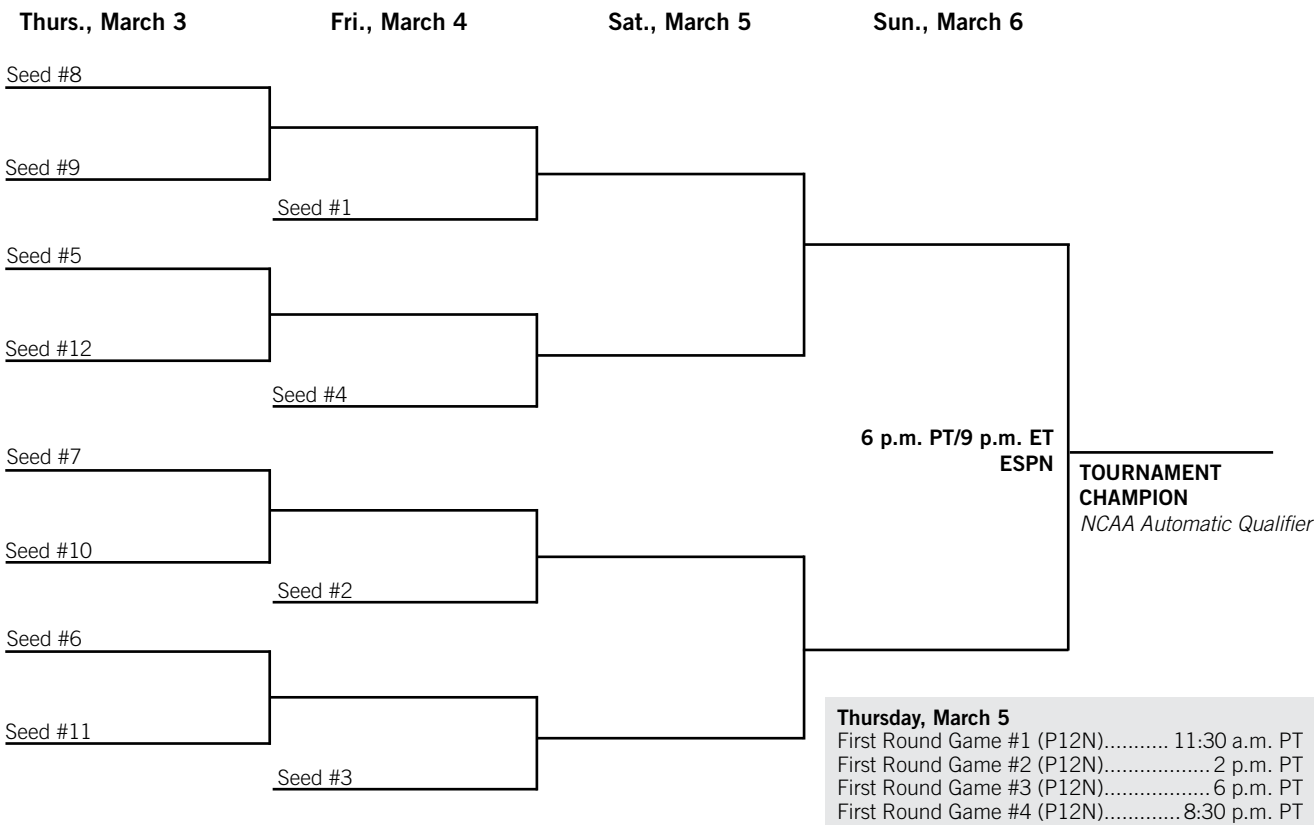

TOURNAMENT BRACKET

** PLEASE NOTE: Bracket may be flipped to feature key matchups in the evening session at the discretion of the Commissioner.

*All games to be televised on national television.
First three rounds to be televised on the Pac-12 Networks.
Championship game to be televised on ESPN.
All times subject to change.
As of Oct. 1, 2015.*

Thursday, March 5
First Round Game #1 (P12N)..... 11:30 a.m. PT
First Round Game #2 (P12N)..... 2 p.m. PT
First Round Game #3 (P12N)..... 6 p.m. PT
First Round Game #4 (P12N)..... 8:30 p.m. PT

Friday, March 6
Quarterfinal Game #1 (P12N)..... 11:30 a.m. PT
Quarterfinal Game #2 (P12N)..... 2 p.m. PT
Quarterfinal Game #3 (P12N)..... 6 p.m. PT
Quarterfinal Game #4 (P12N)..... 8:30 p.m. PT

Saturday, March 7
Semifinal Game #1 (P12N) ..... 6 p.m. PT
Semifinal Game #2 (P12N) ..... 8:30 p.m. PT

Sunday, March 8
Championship Game (ESPN) ..... 6 p.m. PT