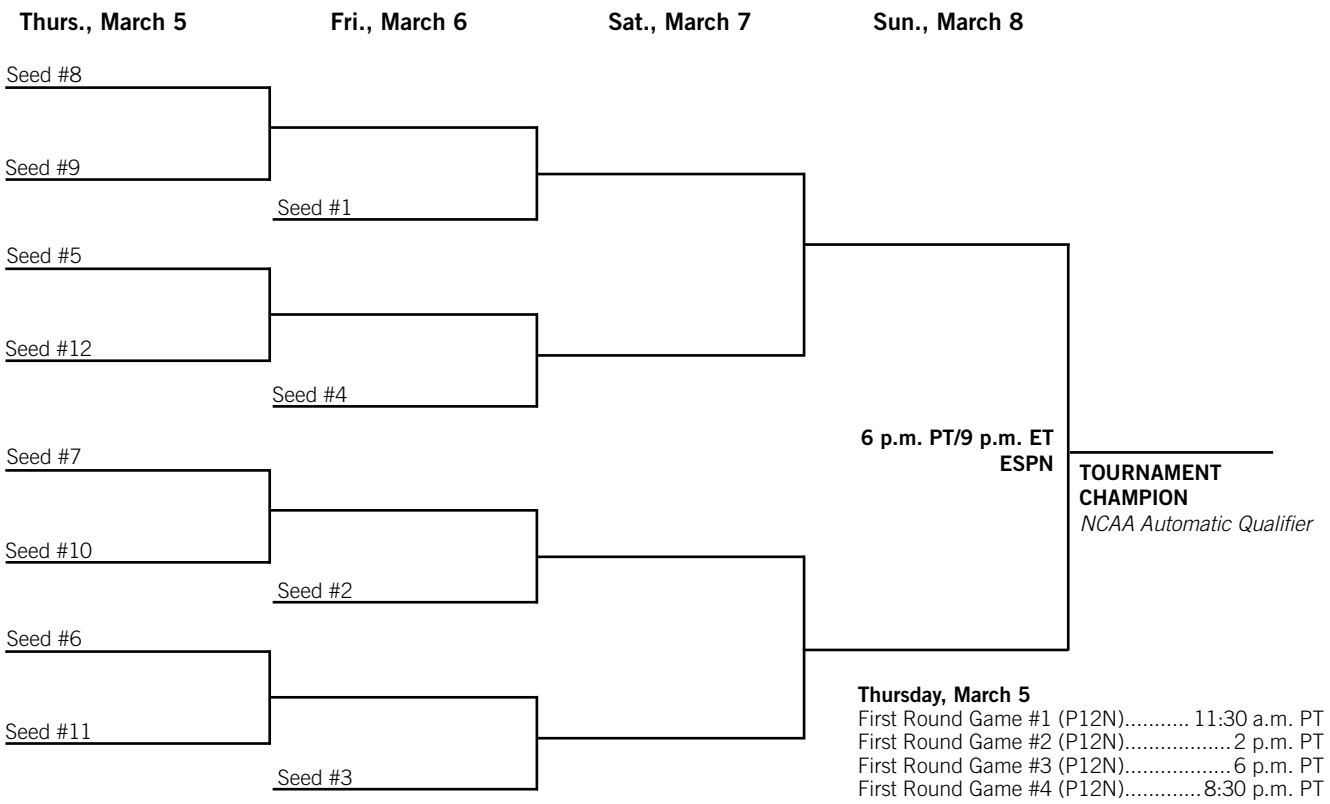

TOURNAMENT BRACKET

Thursday, March 5
First Round Game #1 (P12N)..... 11:30 a.m. PT
First Round Game #2 (P12N)..... 2 p.m. PT
First Round Game #3 (P12N)..... 6 p.m. PT
First Round Game #4 (P12N)..... 8:30 p.m. PT

Friday, March 6
Quarterfinal Game #1 (P12N)..... 11:30 a.m. PT
Quarterfinal Game #2 (P12N)..... 2 p.m. PT
Quarterfinal Game #3 (P12N)..... 6 p.m. PT
Quarterfinal Game #4 (P12N)..... 8:30 p.m. PT

Saturday, March 7
Semifinal Game #1 (P12N) ..... 6 p.m. PT
Semifinal Game #2 (P12N) ..... 8:30 p.m. PT

Sunday, March 8
Championship Game (ESPN) ..... 6 p.m. PT

** PLEASE NOTE: Bracket may be flipped to feature key matchups in the evening session at the discretion of the Commissioner.

*All games to be televised on national television.
First three rounds to be televised on the Pac-12 Networks.
Championship game to be televised on ESPN.
All times subject to change.
As of Oct. 1, 2014.*