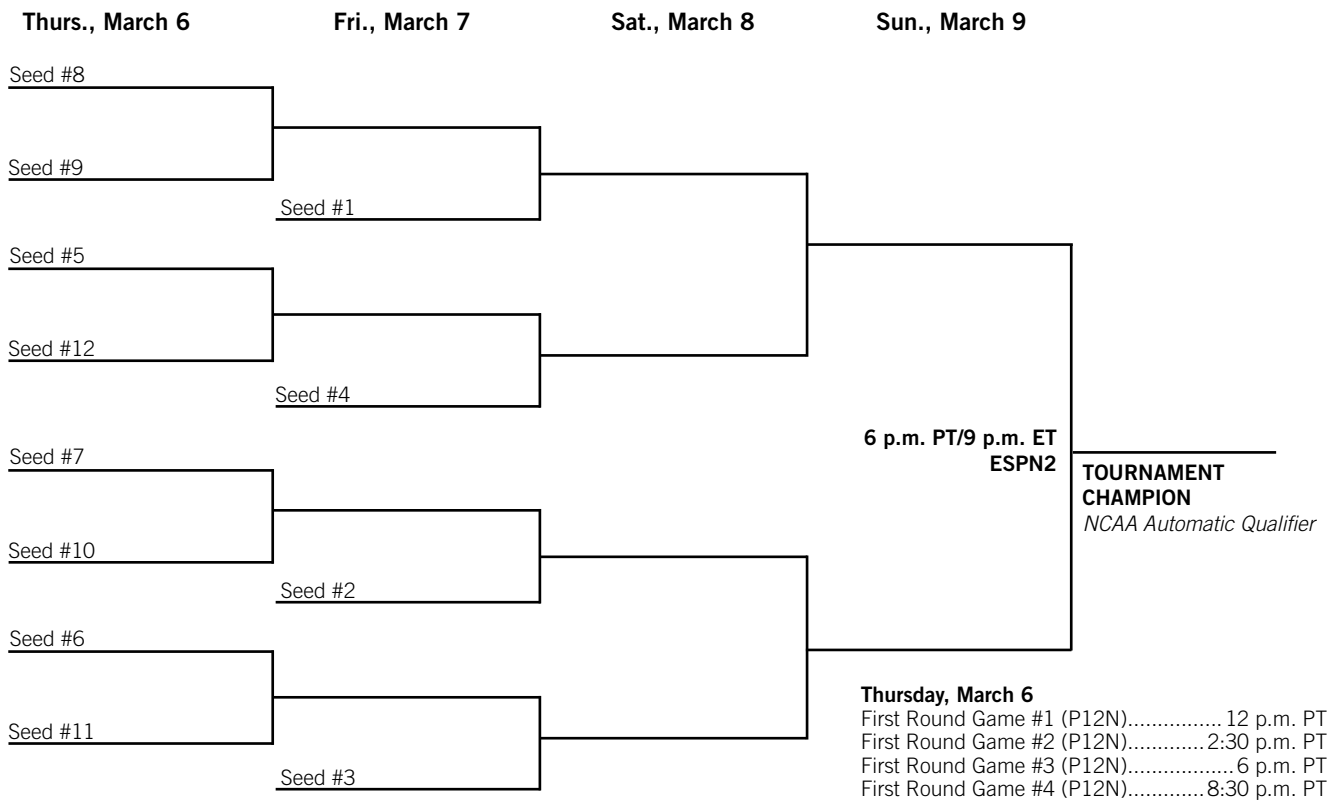

TOURNAMENT BRACKET

Thursday, March 6
First Round Game #1 (P12N)..... 12 p.m. PT
First Round Game #2 (P12N)..... 2:30 p.m. PT
First Round Game #3 (P12N)..... 6 p.m. PT
First Round Game #4 (P12N)..... 8:30 p.m. PT

Friday, March 7
Quarterfinal Game #1 (P12N)..... 12 p.m. PT
Quarterfinal Game #2 (P12N)..... 2:30 p.m. PT
Quarterfinal Game #3 (P12N)..... 6 p.m. PT
Quarterfinal Game #4 (P12N)..... 8:30 p.m. PT

Saturday, March 8
Semifinal Game #1 (P12N) ..... 6 p.m. PT
Semifinal Game #2 (P12N) ..... 8:30 p.m. PT

Sunday, March 9
Championship Game (ESPN2) ..... 6 p.m. PT

** PLEASE NOTE: Bracket may be flipped to feature key matchups in the evening session at the discretion of the Commissioner.

*All games to be televised on national television.
First three rounds to be televised on the Pac-12 Network.
Championship game to be televised on ESPN2.
All times subject to change.
As of July 2, 2013.*