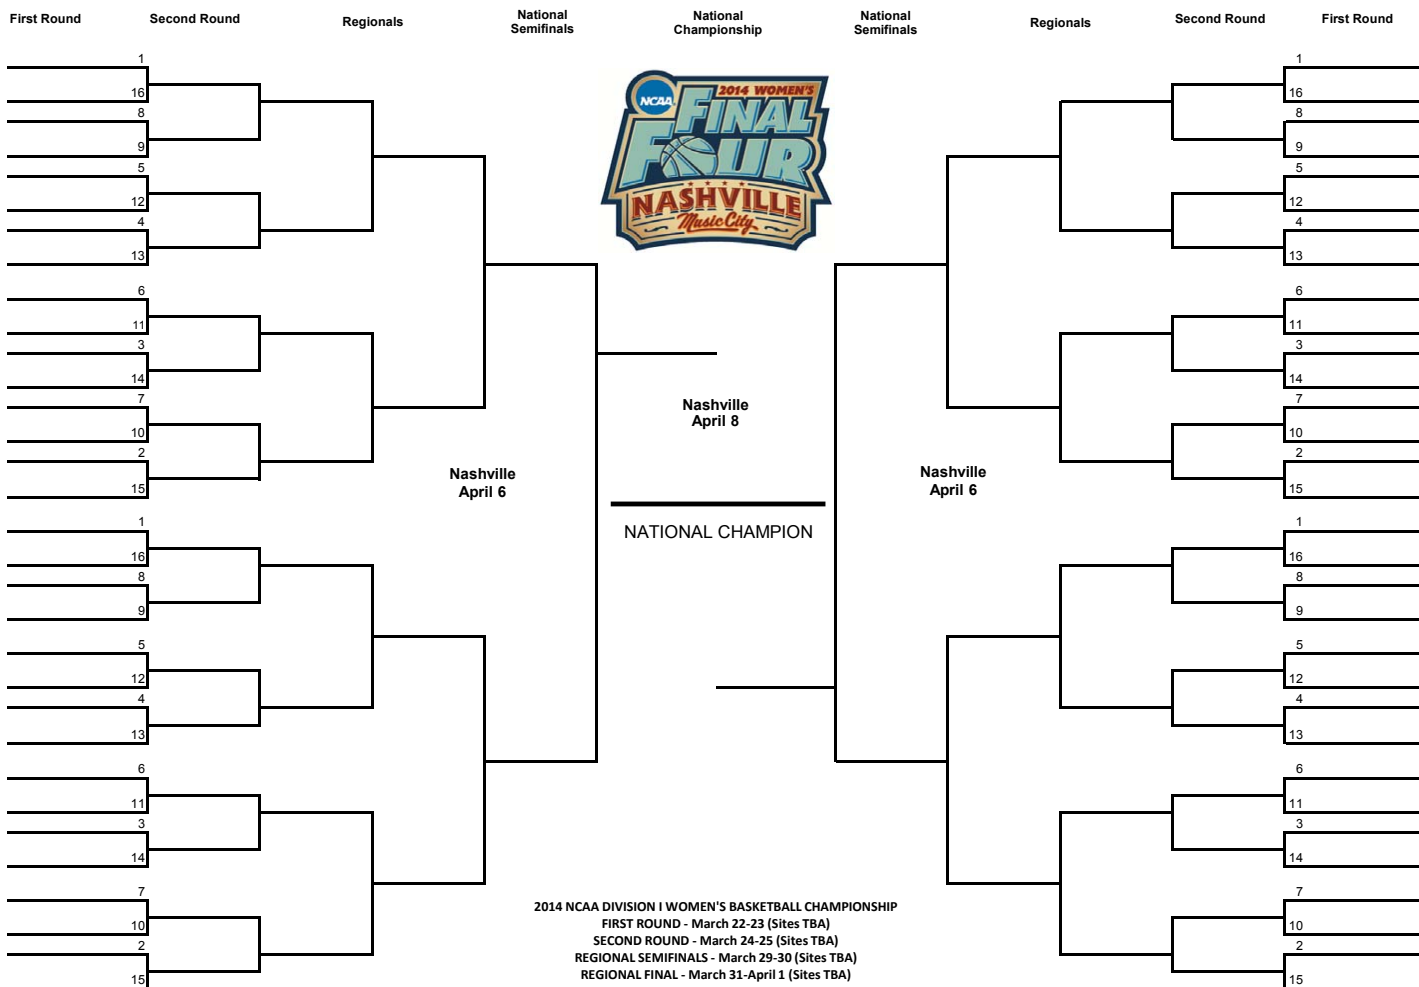

2014 NCAA Division I Women's BASKETBALL CHAMPIONSHIP

FIRST ROUND & SECOND ROUNDS
Saturday & Monday, March 22, & 24 or
Sunday & Tuesday, March 23 & 25

- Hilton Coliseum, Ames, Iowa
  (Iowa State University, host)

- Pete Maravich Assembly Center, Baton Rouge, La.
  (LSU, host)

- Carmichael Arena, Chapel Hill, N.C.
  (University of North Carolina, host)

- Comcast Center, College Park, Md.
  (University of Maryland, host)

- Reed Arena, College Station, Texas
  (Texas A&M University, host)

- Cameron Indoor Stadium, Durham, N.C.
  (Duke University, host)

- Carver-Hawkeye Arena, Iowa City, Iowa
  (University of Iowa, host)

- Thompson-Boling Arena, Knoxville, Ten..
  (University of Tennessee, host)

FIRST ROUND & SECOND ROUNDS (cont'd)

- Memorial Coliseum, Lexington, Ky.
  (University of Kentucky, host)

- Pauley Pavilion, Los Angeles, Calif.
  (UCLA, host)

- Alaska Airlines, Seattle, Wash.
  (University of Washington, host)

- Harry A. Gampel Pavilion, Storrs, Conn.
  (University of Connecticut, host)

- Savage Arena, Toledo, Ohio
  (University of Toledo, host)

- Bryce Jordan Center, University Park, Pa.
  (Penn State University, host)

- Ferrell Center, Waco, Texas
  (Baylor University, host)

- Mackey Arena, West Lafayette, Ind.
  (Purdue University, host)

REGIONALS

Saturday & Monday, March 29 & 31 or
Sunday & Tuesday, March 30 & April 1

- Lincoln Regional
  Pinnacle Arena, Lincoln, Neb.
  (University of Nebraska, host)

- Louisville Regional
  KFC Yum! Center, Louisville, Ky.
  (University of Louisville, hosts)

- Notre Dame Regional
  Joyce Center, Notre Dame, Ind.
  (University of Notre Dame, host)

- Stanford Regional
  Maples Pavilion, Stanford, Calif.
  (Stanford University, host)

FINAL FOUR

Sunday & Tuesday, April 6 & 8

- Bridgestone Arena, Nashville, Tenn.
  (Ohio Valley Conference, host)

Future Final Four Sites

- 2015 St. Pete Times Forum, Tampa Bay (April 5 & 7)
- 2016 Indianapolis, Ind. (April 3 & 5)