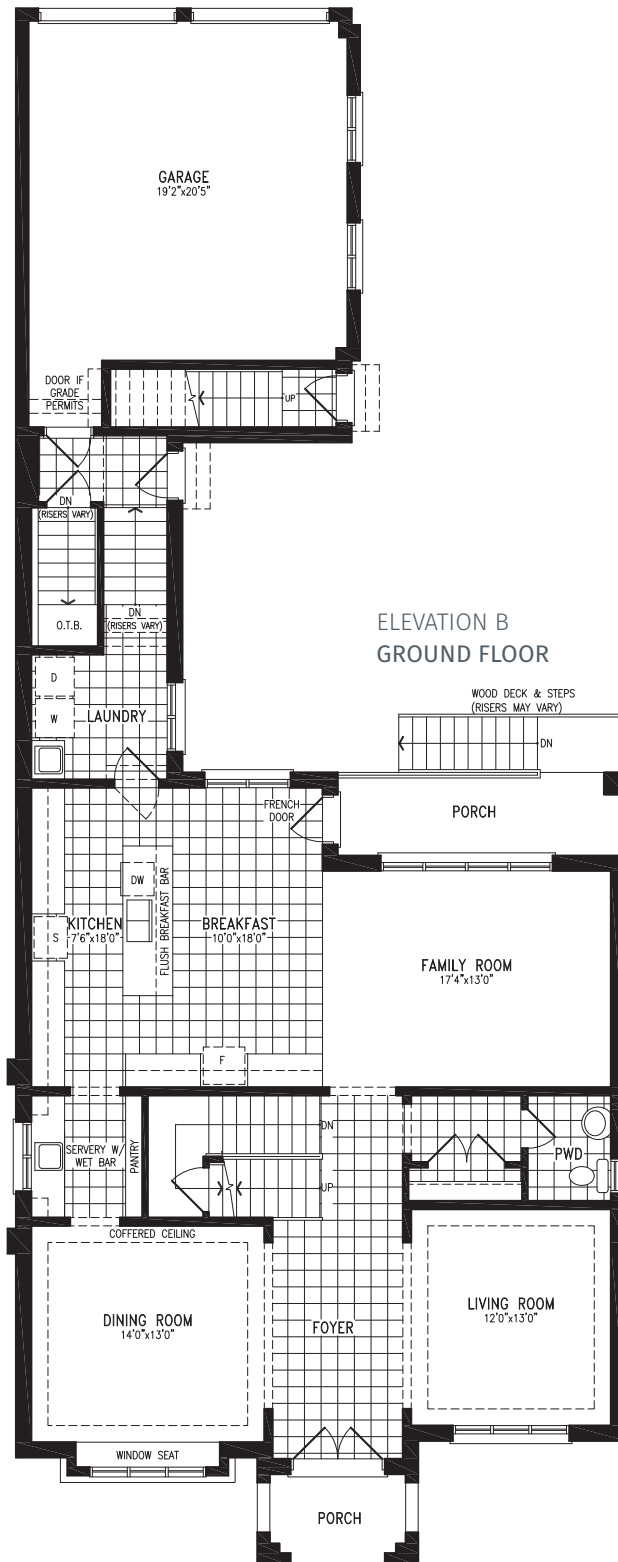

## THE VERSA

Elevation A | 45' Singles | 3,686 SQ. FT.

# THE VERSA

Elevation A | 45' Singles

3,686 SQ. FT.

THE VERSA BH45-4 prices & specifications subject to change without notice. Useable square footage may vary from that stated herein. Artists concept only E.&O.E. © March 2022 CountryWide Homes. All rights reserved.

## THE VERSA

Elevation B | 45' Singles | 3,686 SQ. FT.

# THE VERSA

Elevation B | 45' Singles

3,686 SQ. FT.

ELEVATION B  
GROUND FLOOR

THE VERSA BH45-4 prices & specifications subject to change without notice. Useable square footage may vary from that stated herein. Artists concept only E.&O.E. © March 2022 CountryWide Homes. All rights reserved.