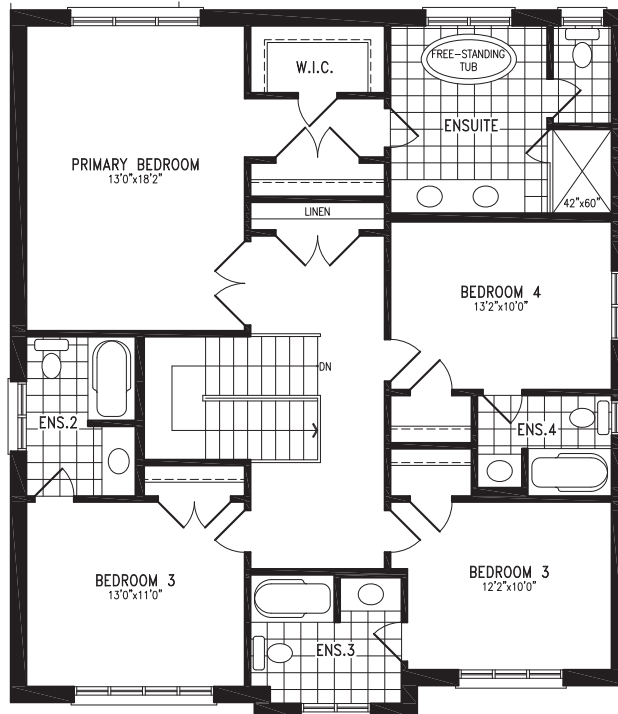

## THE VERSA

Elevation A | 45' Singles | 3,686 SQ. FT.

# THE VERSA

Elevation A | 45' Singles

3,686 SQ. FT.

ELEVATION A  
GROUND FLOOR

THE VERSA BH45-4 prices & specifications subject to change without notice. Useable square footage may vary from that stated herein. Artists concept only E.&O.E. © March 2022 CountryWide Homes. All rights reserved.

# THE VERSA

3,686 SQ. FT.

Elevation A | 45' Singles

ELEVATION A  
SECOND FLOOR

THE VERSA BH45-4 prices & specifications subject to change without notice. Useable square footage may vary from that stated herein. Artists concept only E.&O.E. © March 2022 CountryWide Homes. All rights reserved.

# THE VERSA

Elevation A | 45' Singles

3,686 SQ. FT.

THE VERSA BH45-4 prices & specifications subject to change without notice. Useable square footage may vary from that stated herein. Artists concept only E.&O.E. © March 2022 CountryWide Homes. All rights reserved.