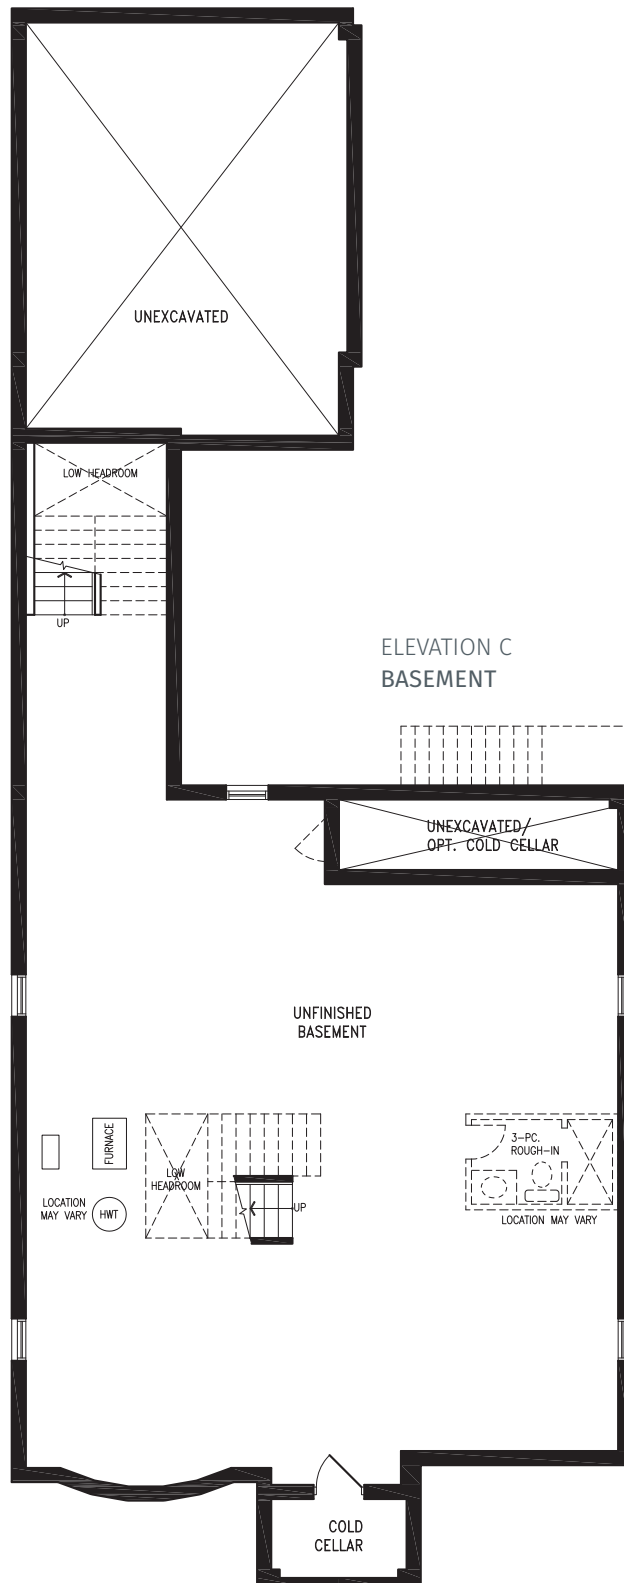

THE VERSA

Elevation C | 45' Singles

3,678 SQ. FT.

THE VERSA BH45-4 prices & specifications subject to change without notice. Useable square footage may vary from that stated herein. Artists concept only E.&O.E. © March 2022 CountryWide Homes. All rights reserved.