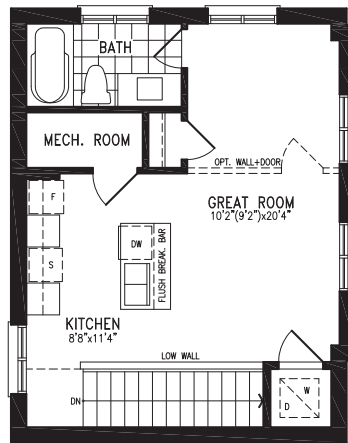

THE VERSA

3,686 SQ. FT.

Elevation B | 45' Singles