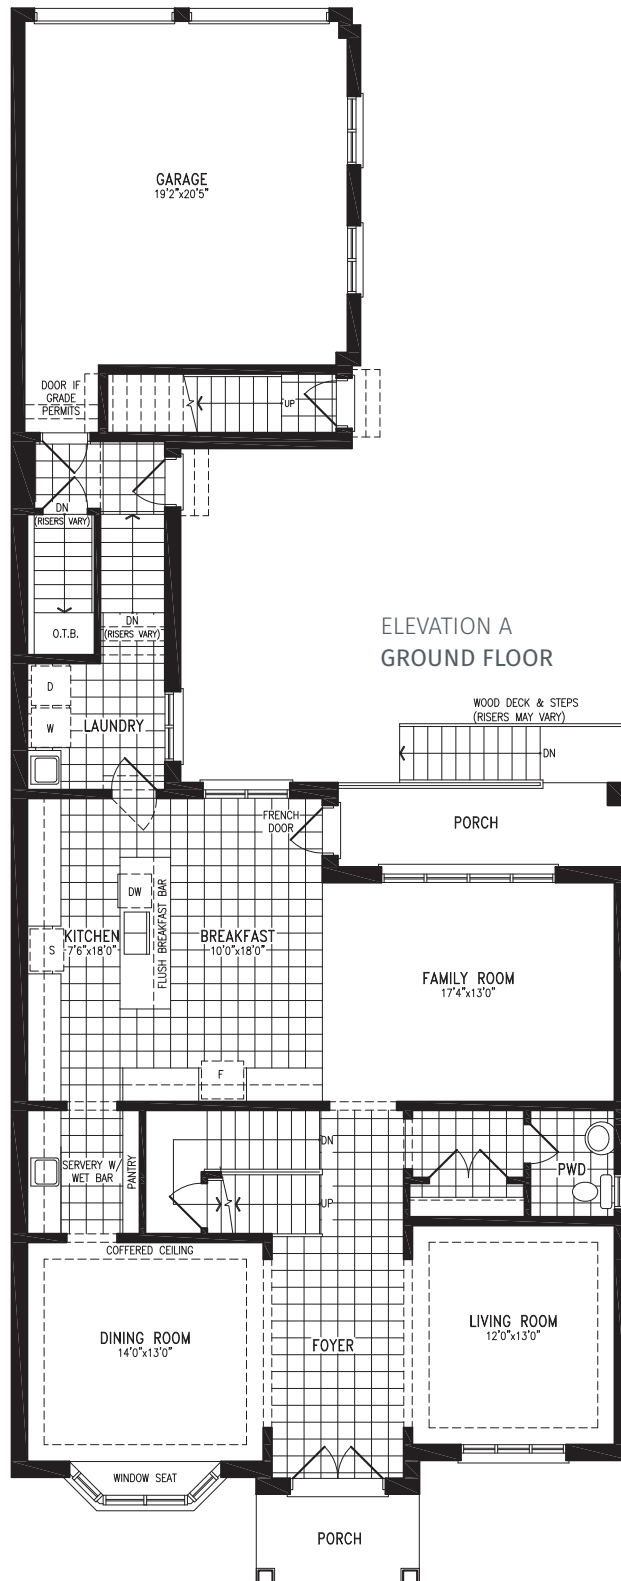

## THE VERSA

Elevation A | 45' Singles | 3,686 SQ. FT.

# THE VERSA

Elevation A | 45' Singles

3,686 SQ. FT.

ELEVATION A  
GROUND FLOOR

THE VERSA BH45-4 prices & specifications subject to change without notice. Useable square footage may vary from that stated herein. Artists concept only E.&O.E. © March 2022 CountryWide Homes. All rights reserved.

# THE VERSA

3,686 SQ. FT.

Elevation A | 45' Singles

ELEVATION A  
SECOND FLOOR

THE VERSA BH45-4 prices & specifications subject to change without notice. Useable square footage may vary from that stated herein. Artists concept only E.&O.E. © March 2022 CountryWide Homes. All rights reserved.

# THE VERSA

Elevation A | 45' Singles

3,686 SQ. FT.

THE VERSA BH45-4 prices & specifications subject to change without notice. Useable square footage may vary from that stated herein. Artists concept only E.&O.E. © March 2022 CountryWide Homes. All rights reserved.