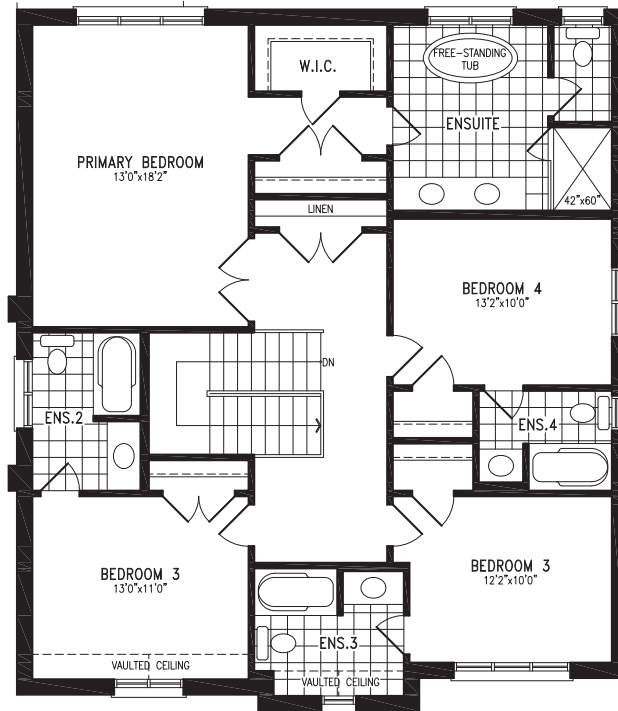

## THE VERSA

Elevation A | 45' Singles | 3,686 SQ. FT.

## THE VERSA

Elevation B | 45' Singles | 3,686 SQ. FT.

# THE VERSA

Elevation B | 45' Singles

3,686 SQ. FT.

ELEVATION B  
GROUND FLOOR

THE VERSA BH45-4 prices & specifications subject to change without notice. Useable square footage may vary from that stated herein. Artists concept only E.&O.E. © March 2022 CountryWide Homes. All rights reserved.

# THE VERSA

3,686 SQ. FT.

Elevation B | 45' Singles

ELEVATION B  
SECOND FLOOR

THE VERSA BH45-4 prices & specifications subject to change without notice. Useable square footage may vary from that stated herein. Artists concept only E.&O.E. © March 2022 CountryWide Homes. All rights reserved.