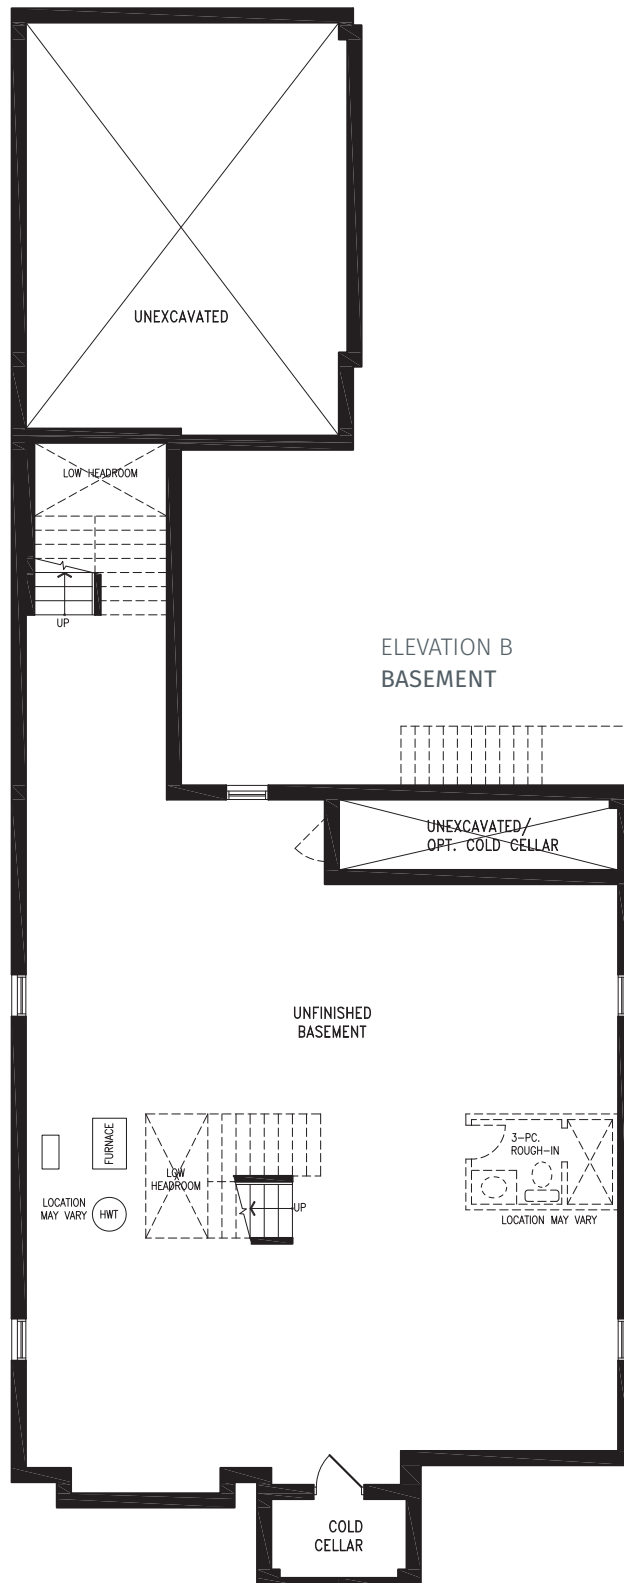

## THE VERSA

Elevation A | 45' Singles | 3,686 SQ. FT.

## THE VERSA

Elevation B | 45' Singles | 3,686 SQ. FT.

# THE VERSA

3,686 SQ. FT.

Elevation B | 45' Singles

ELEVATION B  
SECOND FLOOR

THE VERSA BH45-4 prices & specifications subject to change without notice. Useable square footage may vary from that stated herein. Artists concept only E.&O.E. © March 2022 CountryWide Homes. All rights reserved.

# THE VERSA

Elevation B | 45' Singles

3,686 SQ. FT.

THE VERSA BH45-4 prices & specifications subject to change without notice. Useable square footage may vary from that stated herein. Artists concept only E.&O.E. © March 2022 CountryWide Homes. All rights reserved.