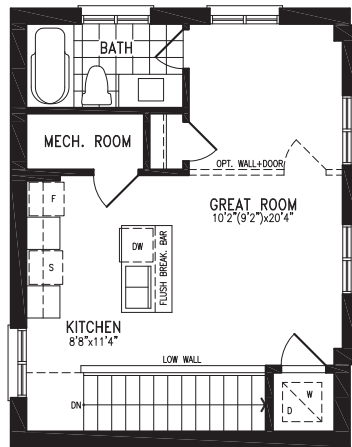

THE VERSA

3,678 SQ. FT.

Elevation C | 45' Singles