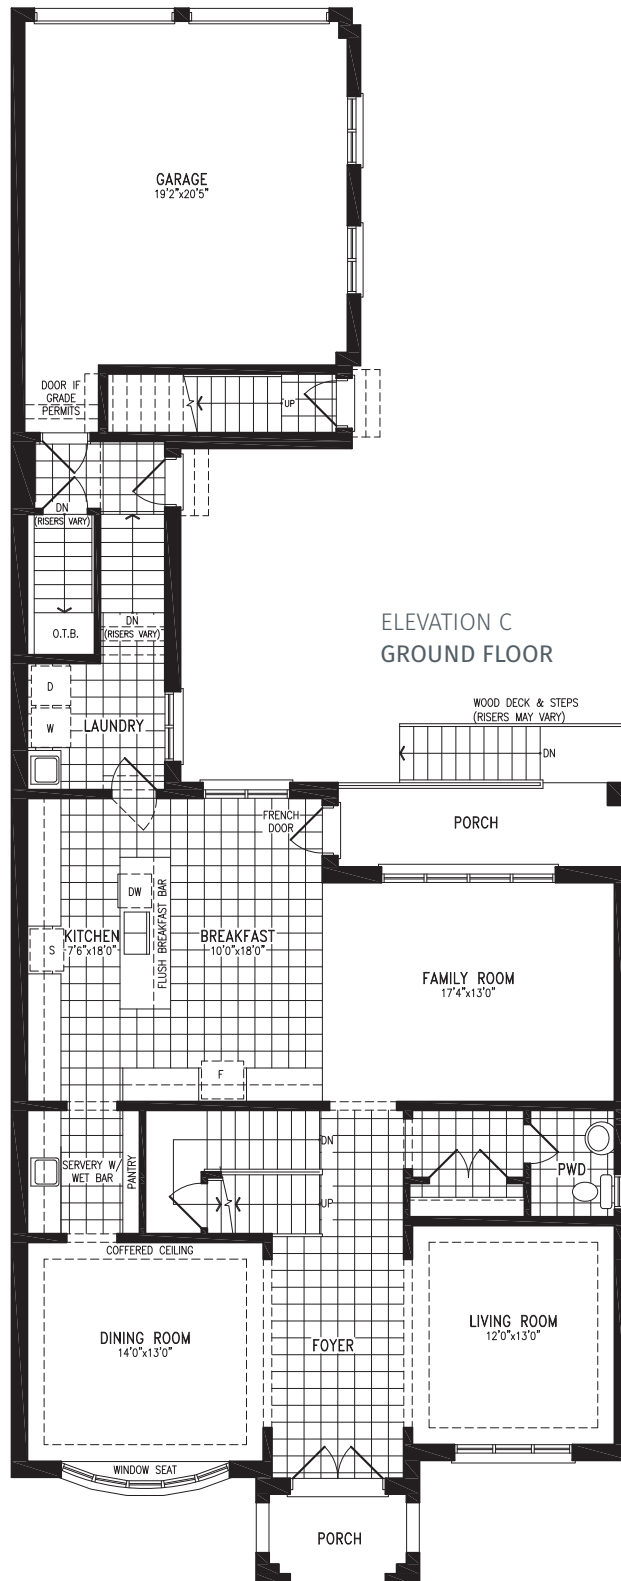

THE VERSA

Elevation C | 45' Singles

3,678 SQ. FT.

ELEVATION C
GROUND FLOOR

THE VERSA BH45-4 prices & specifications subject to change without notice. Useable square footage may vary from that stated herein. Artists concept only E.&O.E. © March 2022 CountryWide Homes. All rights reserved.