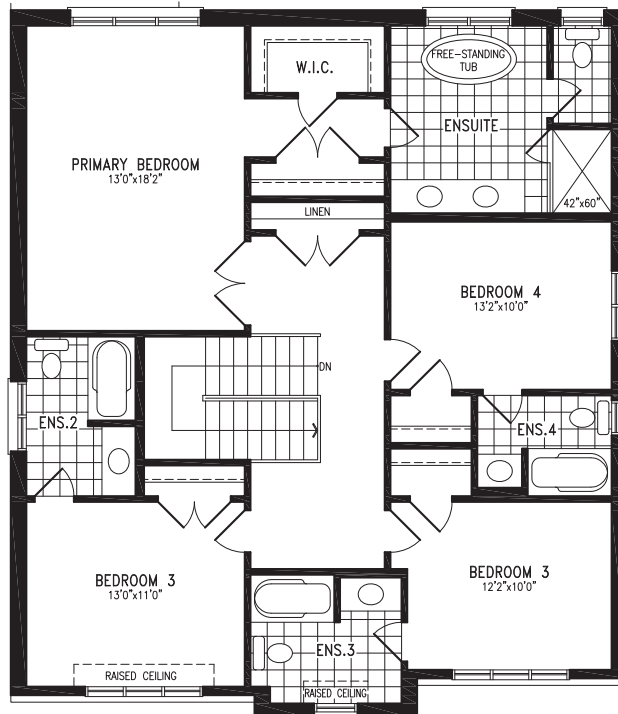

ELEVATION C
SECOND FLOOR