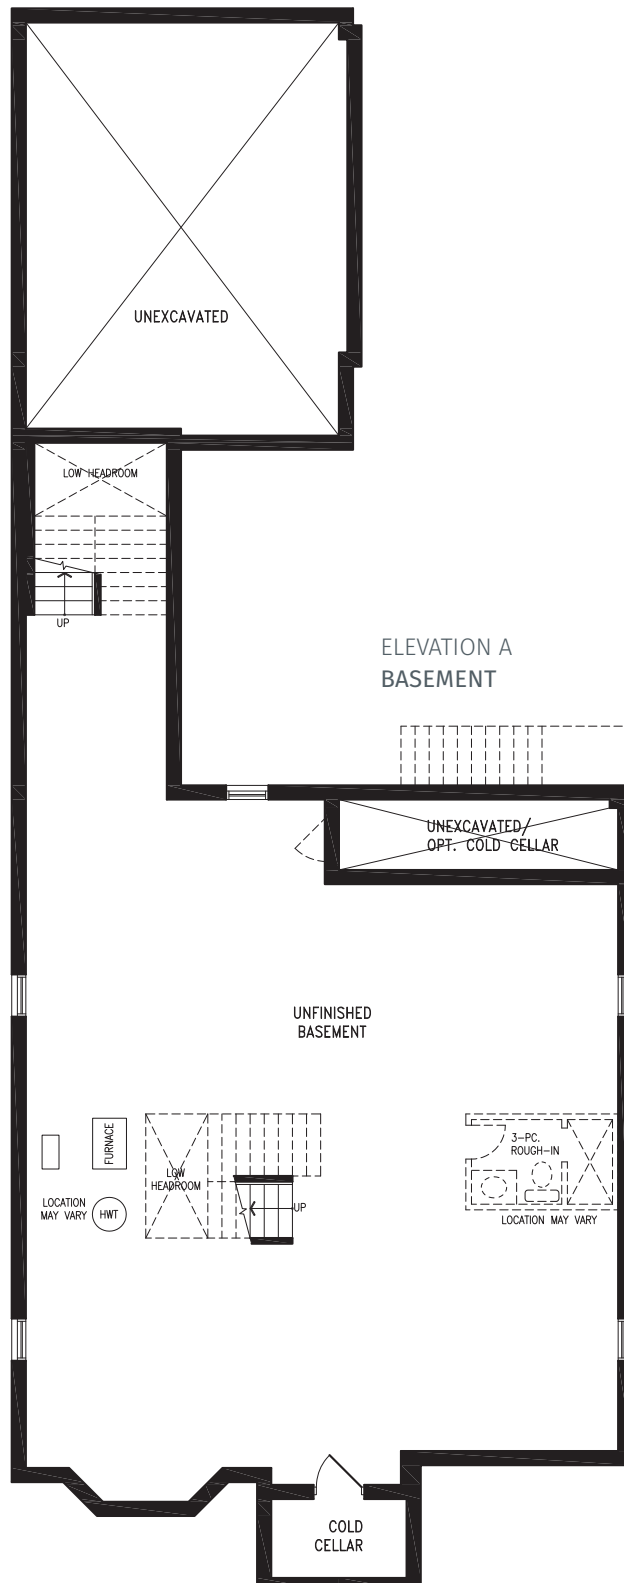

## THE VERSA

Elevation A | 45' Singles | 3,686 SQ. FT.

# THE VERSA

Elevation A | 45' Singles

3,686 SQ. FT.

ELEVATION A  
GROUND FLOOR

THE VERSA BH45-4 prices & specifications subject to change without notice. Useable square footage may vary from that stated herein. Artists concept only E.&O.E. © March 2022 CountryWide Homes. All rights reserved.

# THE VERSA

3,686 SQ. FT.

Elevation A | 45' Singles

ELEVATION A  
SECOND FLOOR

THE VERSA BH45-4 prices & specifications subject to change without notice. Useable square footage may vary from that stated herein. Artists concept only E.&O.E. © March 2022 CountryWide Homes. All rights reserved.

# THE VERSA

Elevation A | 45' Singles

3,686 SQ. FT.

THE VERSA BH45-4 prices & specifications subject to change without notice. Useable square footage may vary from that stated herein. Artists concept only E.&O.E. © March 2022 CountryWide Homes. All rights reserved.