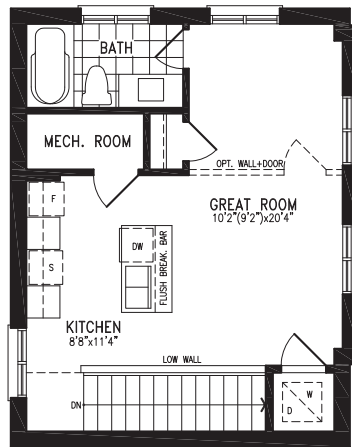

## THE VERSA

Elevation A | 45' Singles | 3,686 SQ. FT.

# THE VERSA

Elevation A | 45' Singles

3,686 SQ. FT.

ELEVATION A  
GROUND FLOOR

THE VERSA BH45-4 prices & specifications subject to change without notice. Useable square footage may vary from that stated herein. Artists concept only E.&O.E. © March 2022 CountryWide Homes. All rights reserved.

# THE VERSA

3,686 SQ. FT.

Elevation A | 45' Singles

ELEVATION A  
SECOND FLOOR

THE VERSA BH45-4 prices & specifications subject to change without notice. Useable square footage may vary from that stated herein. Artists concept only E.&O.E. © March 2022 CountryWide Homes. All rights reserved.