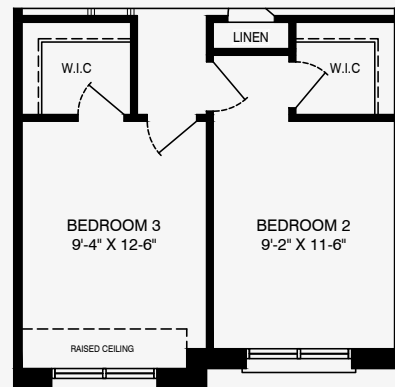

Rubyrose

Rosabella

Elevation A1 2,061 Sq. Ft. | Elevation A2 2,089 Sq. Ft.

3 Bed | 2.5 Bath | 1 Car Garage

Rubyrose

Rosabella

Elevation A1 2,061 Sq. Ft. | Elevation A2 2,089 Sq. Ft.

3 Bed | 2.5 Bath | 1 Car Garage

Ground Floor
Elevation A1

Partial Ground Floor
Elevation A2

Rubyrose

Rosabella

Elevation A1 2,061 Sq. Ft. | Elevation A2 2,089 Sq. Ft.

3 Bed | 2.5 Bath | 1 Car Garage

Second Floor
Elevation A1

Partial Second Floor
Elevation A2

Rubyrose

Rosabella

Elevation A1 2,061 Sq. Ft. | Elevation A2 2,089 Sq. Ft.

3 Bed | 2.5 Bath | 1 Car Garage

Basement
Elevation A1, A2

Rubyrose

Rosabella

Elevation B1 2,089 Sq. Ft. | Elevation B2 2,089 Sq. Ft.

3 Bed | 2.5 Bath | 1 Car Garage

Rubyrose

Rosabella

Elevation B1 2,089 Sq. Ft. | Elevation B2 2,089 Sq. Ft.

3 Bed | 2.5 Bath | 1 Car Garage

Rubyrose

Rosabella

Elevation B1 2,089 Sq. Ft. | Elevation B2 2,089 Sq. Ft.