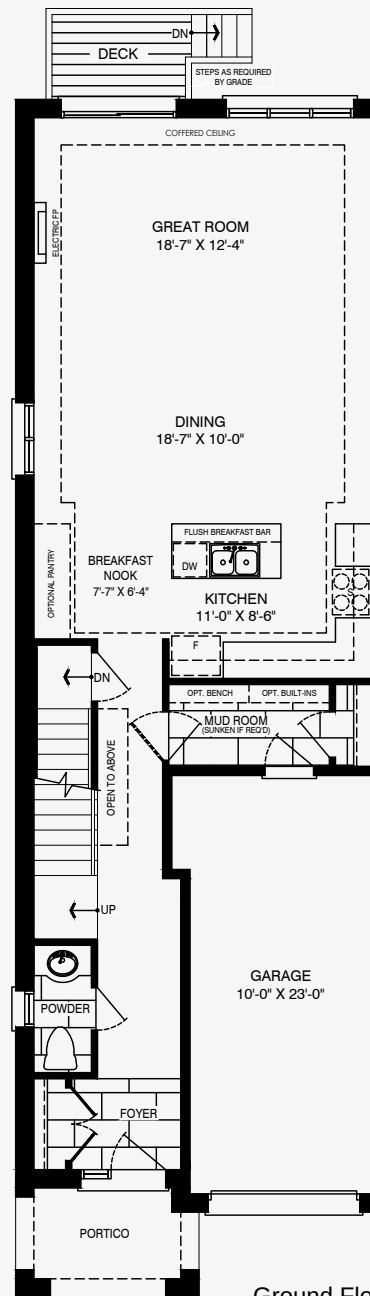

Rubyrose

Rosabella

Elevation A1 2,061 Sq. Ft. | Elevation A2 2,089 Sq. Ft.

3 Bed | 2.5 Bath | 1 Car Garage

Rubyrose

Rosabella

Elevation A1 2,061 Sq. Ft. | Elevation A2 2,089 Sq. Ft.

3 Bed | 2.5 Bath | 1 Car Garage

Ground Floor
Elevation A1

Partial Ground Floor
Elevation A2

Rubyrose

Rosabella

Elevation A1 2,061 Sq. Ft. | Elevation A2 2,089 Sq. Ft.

3 Bed | 2.5 Bath | 1 Car Garage

Second Floor
Elevation A1

Partial Second Floor
Elevation A2

Rubyrose

Rosabella

Elevation A1 2,061 Sq. Ft. | Elevation A2 2,089 Sq. Ft.

3 Bed | 2.5 Bath | 1 Car Garage

Basement
Elevation A1, A2

Rubyrose

Rosabella

Elevation B1 2,089 Sq. Ft. | Elevation B2 2,089 Sq. Ft.

Rubyrose

Rosabella

Elevation A End | 2,129 Sq. Ft.

3-4 Bed | 2.5 Bath | 1 Car Garage

Rubyrose

Rosabella

Elevation A End | 2,129 Sq. Ft.

3-4 Bed | 2.5 Bath | 1 Car Garage