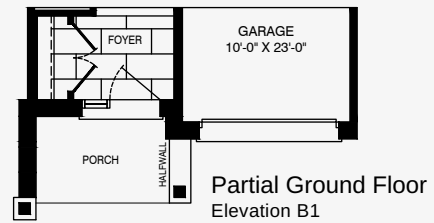

Rubyrose

Rosabella

Elevation A1 2,061 Sq. Ft. | Elevation A2 2,089 Sq. Ft.

3 Bed | 2.5 Bath | 1 Car Garage

Basement
Elevation A1, A2

Rubyrose

Rosabella

Elevation B1 2,089 Sq. Ft. | Elevation B2 2,089 Sq. Ft.

3 Bed | 2.5 Bath | 1 Car Garage

Rubyrose

Rosabella

Elevation B1 2,089 Sq. Ft. | Elevation B2 2,089 Sq. Ft.

3 Bed | 2.5 Bath | 1 Car Garage

Rubyrose

Rosabella

Elevation B1 2,089 Sq. Ft. | Elevation B2 2,089 Sq. Ft.

3 Bed | 2.5 Bath | 1 Car Garage

Second Floor
Elevation A1

Partial Second Floor
Elevation B1, B2

Rubyrose

Rosabella

Elevation B1 2,089 Sq. Ft. | Elevation B2 2,089 Sq. Ft.

3 Bed | 2.5 Bath | 1 Car Garage

Basement
Elevation B1, B2