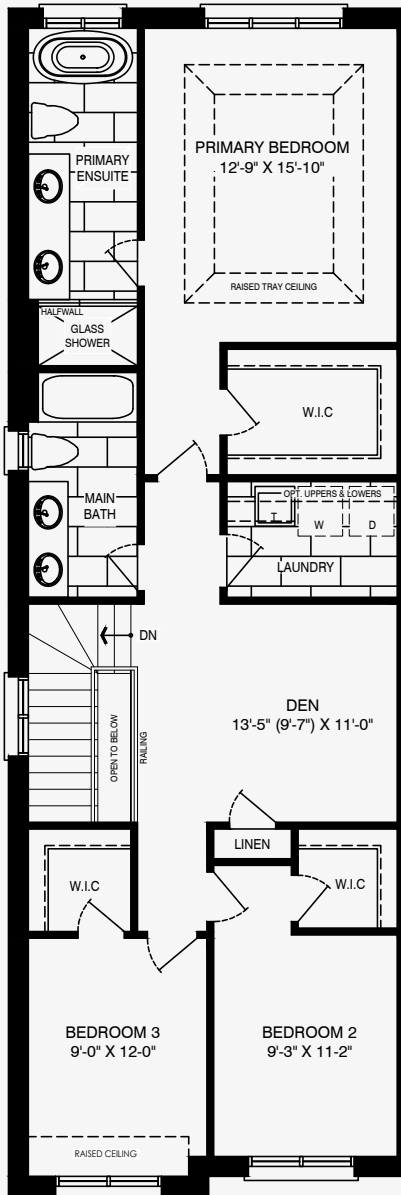

Rubyrose

Rosabella

Elevation A End | 2,129 Sq. Ft.

3-4 Bed | 2.5 Bath | 1 Car Garage

Second Floor
Elevation A