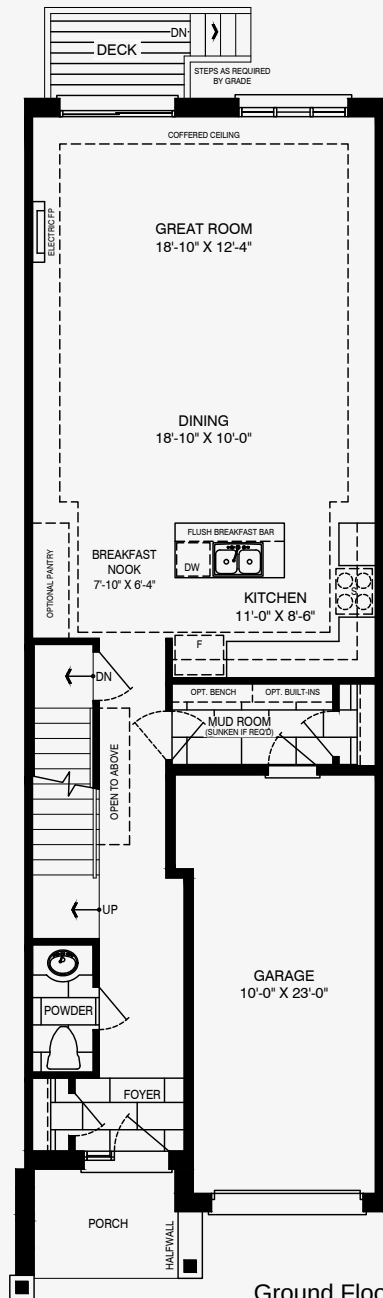

Rubyrose

Rosabella

Elevation A1 2,061 Sq. Ft. | Elevation A2 2,089 Sq. Ft.

3 Bed | 2.5 Bath | 1 Car Garage

Rubyrose

Rosabella

Elevation A1 2,061 Sq. Ft. | Elevation A2 2,089 Sq. Ft.

3 Bed | 2.5 Bath | 1 Car Garage

Ground Floor
Elevation A1

Partial Ground Floor
Elevation A2

Rubyrose

Rosabella

Elevation A1 2,061 Sq. Ft. | Elevation A2 2,089 Sq. Ft.

3 Bed | 2.5 Bath | 1 Car Garage

Second Floor
Elevation A1

Partial Second Floor
Elevation A2

Rubyrose

Rosabella

Elevation A1 2,061 Sq. Ft. | Elevation A2 2,089 Sq. Ft.

3 Bed | 2.5 Bath | 1 Car Garage

Basement
Elevation A1, A2

Rubyrose

Rosabella

Elevation B1 2,089 Sq. Ft. | Elevation B2 2,089 Sq. Ft.

3 Bed | 2.5 Bath | 1 Car Garage

Rubyrose

Rosabella

Elevation B1 2,089 Sq. Ft. | Elevation B2 2,089 Sq. Ft.

3 Bed | 2.5 Bath | 1 Car Garage

Rubyrose

Rosabella

Elevation B1 2,089 Sq. Ft. | Elevation B2 2,089 Sq. Ft.