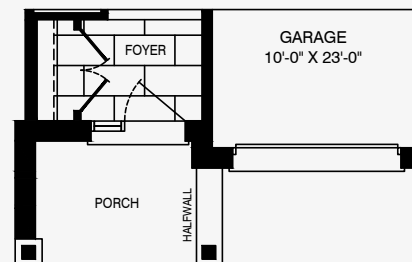

Rubyrose

Rosabella

Elevation A1 2,061 Sq. Ft. | Elevation A2 2,089 Sq. Ft.

3 Bed | 2.5 Bath | 1 Car Garage

Rubyrose

Rosabella

Elevation A1 2,061 Sq. Ft. | Elevation A2 2,089 Sq. Ft.

3 Bed | 2.5 Bath | 1 Car Garage

Ground Floor
Elevation A1

Partial Ground Floor
Elevation A2

Rubyrose

Rosabella

Elevation A1 2,061 Sq. Ft. | Elevation A2 2,089 Sq. Ft.

3 Bed | 2.5 Bath | 1 Car Garage

Second Floor
Elevation A1

Partial Second Floor
Elevation A2

Rubyrose

Rosabella

Elevation A1 2,061 Sq. Ft. | Elevation A2 2,089 Sq. Ft.

3 Bed | 2.5 Bath | 1 Car Garage

Basement
Elevation A1, A2

Rubyrose

Rosabella

Elevation B1 2,089 Sq. Ft. | Elevation B2 2,089 Sq. Ft.

3 Bed | 2.5 Bath | 1 Car Garage

Rubyrose

Rosabella

Elevation B1 2,089 Sq. Ft. | Elevation B2 2,089 Sq. Ft.

3 Bed | 2.5 Bath | 1 Car Garage

Rubyrose

Rosabella

Elevation B1 2,089 Sq. Ft. | Elevation B2 2,089 Sq. Ft.