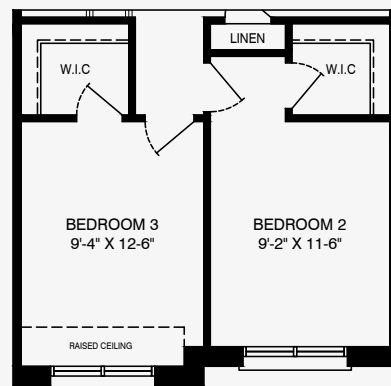

Ground Floor
Elevation A1

Partial Ground Floor
Elevation A2

Rubyrose

Rosabella

Elevation A1 2,061 Sq. Ft. | Elevation A2 2,089 Sq. Ft.

3 Bed | 2.5 Bath | 1 Car Garage

Second Floor
Elevation A1

Partial Second Floor
Elevation A2

Rubyrose

Rosabella

Elevation A1 2,061 Sq. Ft. | Elevation A2 2,089 Sq. Ft.

3 Bed | 2.5 Bath | 1 Car Garage

Basement
Elevation A1, A2

Rubyrose

Rosabella

Elevation B1 2,089 Sq. Ft. | Elevation B2 2,089 Sq. Ft.

3 Bed | 2.5 Bath | 1 Car Garage

Rubyrose

Rosabella

Elevation B1 2,089 Sq. Ft. | Elevation B2 2,089 Sq. Ft.

3 Bed | 2.5 Bath | 1 Car Garage

Rubyrose

Rosabella

Elevation B1 2,089 Sq. Ft. | Elevation B2 2,089 Sq. Ft.

3 Bed | 2.5 Bath | 1 Car Garage

Second Floor
Elevation A1

Partial Second Floor
Elevation B1, B2

Rubyrose

Rosabella

Elevation B1 2,089 Sq. Ft. | Elevation B2 2,089 Sq. Ft.

3 Bed | 2.5 Bath | 1 Car Garage

Basement
Elevation B1, B2