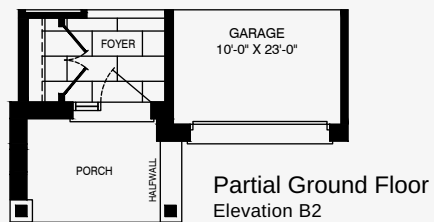

Ground Floor
Elevation A1

Partial Ground Floor
Elevation A2

Rubyrose

Rosabella

Elevation A1 2,061 Sq. Ft. | Elevation A2 2,089 Sq. Ft.

3 Bed | 2.5 Bath | 1 Car Garage

Second Floor
Elevation A1

Partial Second Floor
Elevation A2

Rubyrose

Rosabella

Elevation A1 2,061 Sq. Ft. | Elevation A2 2,089 Sq. Ft.

3 Bed | 2.5 Bath | 1 Car Garage

Basement
Elevation A1, A2

Rubyrose

Rosabella

Elevation B1 2,089 Sq. Ft. | Elevation B2 2,089 Sq. Ft.

3 Bed | 2.5 Bath | 1 Car Garage

Rubyrose

Rosabella

Elevation B1 2,089 Sq. Ft. | Elevation B2 2,089 Sq. Ft.

3 Bed | 2.5 Bath | 1 Car Garage

Rubyrose

Rosabella

Elevation B1 2,089 Sq. Ft. | Elevation B2 2,089 Sq. Ft.

3 Bed | 2.5 Bath | 1 Car Garage

Second Floor
Elevation A1

Partial Second Floor
Elevation B1, B2

Rubyrose

Rosabella

Elevation B1 2,089 Sq. Ft. | Elevation B2 2,089 Sq. Ft.

3 Bed | 2.5 Bath | 1 Car Garage

Basement
Elevation B1, B2