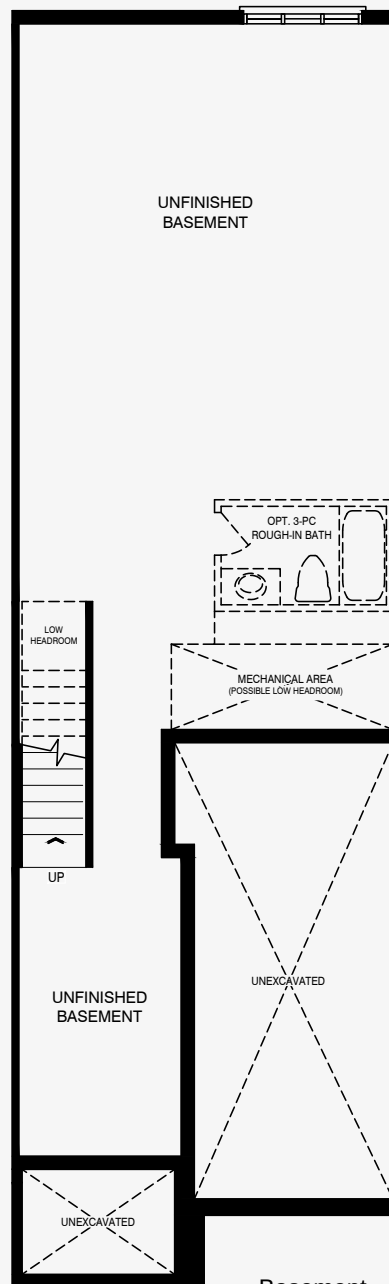

Rubyrose

Rosabella

Elevation A1 2,061 Sq. Ft. | Elevation A2 2,089 Sq. Ft.

3 Bed | 2.5 Bath | 1 Car Garage

Basement
Elevation A1, A2

Rubyrose

Rosabella

Elevation B1 2,089 Sq. Ft. | Elevation B2 2,089 Sq. Ft.

3 Bed | 2.5 Bath | 1 Car Garage

Rubyrose

Rosabella

Elevation B1 2,089 Sq. Ft. | Elevation B2 2,089 Sq. Ft.

3 Bed | 2.5 Bath | 1 Car Garage

Rubyrose

Rosabella

Elevation B1 2,089 Sq. Ft. | Elevation B2 2,089 Sq. Ft.

3 Bed | 2.5 Bath | 1 Car Garage

Second Floor
Elevation A1

Partial Second Floor
Elevation B1, B2

Rubyrose

Rosabella

Elevation B1 2,089 Sq. Ft. | Elevation B2 2,089 Sq. Ft.

3 Bed | 2.5 Bath | 1 Car Garage

Basement
Elevation B1, B2

Rubyrose

Rosabella

Elevation A End | 2,129 Sq. Ft.

3-4 Bed | 2.5 Bath | 1 Car Garage

Rubyrose

Rosabella

Elevation A End | 2,129 Sq. Ft.

3-4 Bed | 2.5 Bath | 1 Car Garage