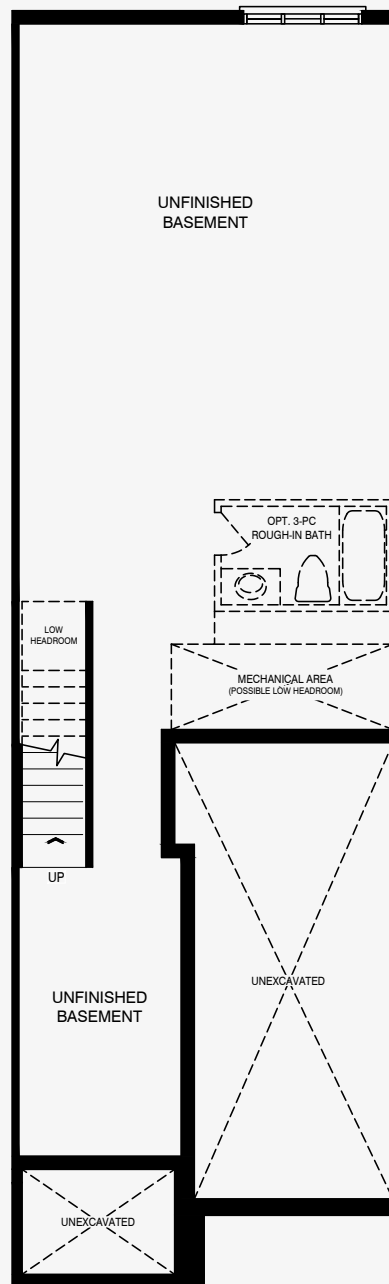

Rubyrose

Rosabella

Elevation A1 2,061 Sq. Ft. | Elevation A2 2,089 Sq. Ft.

3 Bed | 2.5 Bath | 1 Car Garage

Rubyrose

Rosabella

Elevation A1 2,061 Sq. Ft. | Elevation A2 2,089 Sq. Ft.

3 Bed | 2.5 Bath | 1 Car Garage

Ground Floor
Elevation A1

Partial Ground Floor
Elevation A2

Rubyrose

Rosabella

Elevation A1 2,061 Sq. Ft. | Elevation A2 2,089 Sq. Ft.

3 Bed | 2.5 Bath | 1 Car Garage

Second Floor
Elevation A1

Partial Second Floor
Elevation A2

Rubyrose

Rosabella

Elevation A1 2,061 Sq. Ft. | Elevation A2 2,089 Sq. Ft.

3 Bed | 2.5 Bath | 1 Car Garage

Basement
Elevation A1, A2

Rubyrose

Rosabella

Elevation B1 2,089 Sq. Ft. | Elevation B2 2,089 Sq. Ft.

3 Bed | 2.5 Bath | 1 Car Garage

Rubyrose

Rosabella

Elevation B1 2,089 Sq. Ft. | Elevation B2 2,089 Sq. Ft.

3 Bed | 2.5 Bath | 1 Car Garage

Rubyrose

Rosabella

Elevation B1 2,089 Sq. Ft. | Elevation B2 2,089 Sq. Ft.