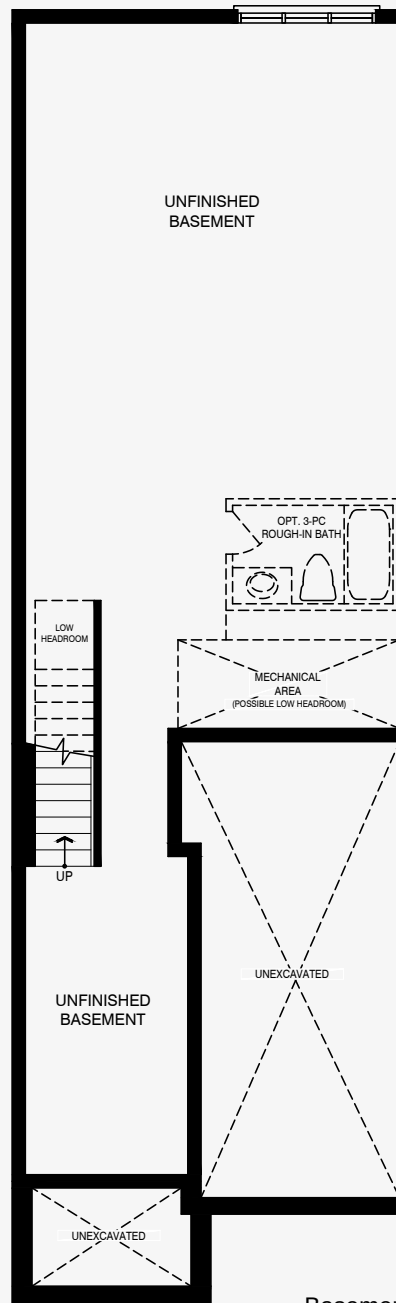

Rubyrose

Rosabella

Elevation A1 2,061 Sq. Ft. | Elevation A2 2,089 Sq. Ft.

3 Bed | 2.5 Bath | 1 Car Garage

Rubyrose

Rosabella

Elevation A1 2,061 Sq. Ft. | Elevation A2 2,089 Sq. Ft.

3 Bed | 2.5 Bath | 1 Car Garage

Rubyrose

Rosabella

Elevation A1 2,061 Sq. Ft. | Elevation A2 2,089 Sq. Ft.

3 Bed | 2.5 Bath | 1 Car Garage

Basement
Elevation A1, A2

Rubyrose

Rosabella

Elevation B1 2,089 Sq. Ft. | Elevation B2 2,089 Sq. Ft.

Ground Floor
Elevation A

Rubyrose

Rosabella

Elevation A End | 2,129 Sq. Ft.

3-4 Bed | 2.5 Bath | 1 Car Garage

Second Floor
Elevation A

Second Floor with Optional 4 Bedroom
Elevation A

Rubyrose

Rosabella

Elevation A End | 2,129 Sq. Ft.

3-4 Bed | 2.5 Bath | 1 Car Garage

Basement
Elevation A