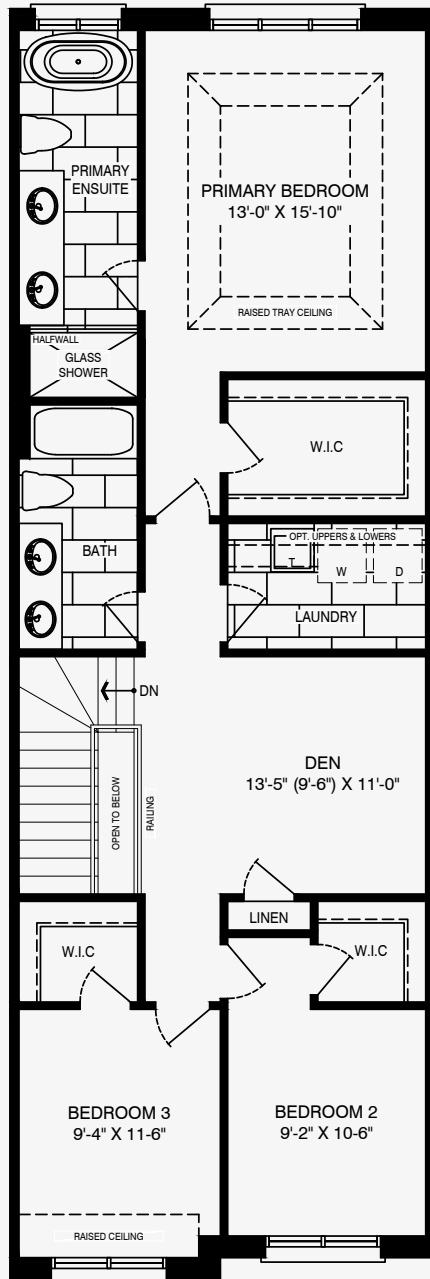

Rubyrose

Rosabella

Elevation A1 2,061 Sq. Ft. | Elevation A2 2,089 Sq. Ft.

3 Bed | 2.5 Bath | 1 Car Garage

Rubyrose

Rosabella

Elevation A1 2,061 Sq. Ft. | Elevation A2 2,089 Sq. Ft.

3 Bed | 2.5 Bath | 1 Car Garage

Ground Floor
Elevation A1

Partial Ground Floor
Elevation A2

Rubyrose

Rosabella

Elevation A1 2,061 Sq. Ft. | Elevation A2 2,089 Sq. Ft.

3 Bed | 2.5 Bath | 1 Car Garage

Second Floor
Elevation A1

Partial Second Floor
Elevation A2

Rubyrose

Rosabella

Elevation A1 2,061 Sq. Ft. | Elevation A2 2,089 Sq. Ft.

3 Bed | 2.5 Bath | 1 Car Garage

Basement
Elevation A1, A2

Rubyrose

Rosabella

Elevation B1 2,089 Sq. Ft. | Elevation B2 2,089 Sq. Ft.

3 Bed | 2.5 Bath | 1 Car Garage

Rubyrose

Rosabella

Elevation B1 2,089 Sq. Ft. | Elevation B2 2,089 Sq. Ft.

3 Bed | 2.5 Bath | 1 Car Garage

Rubyrose

Rosabella

Elevation B1 2,089 Sq. Ft. | Elevation B2 2,089 Sq. Ft.