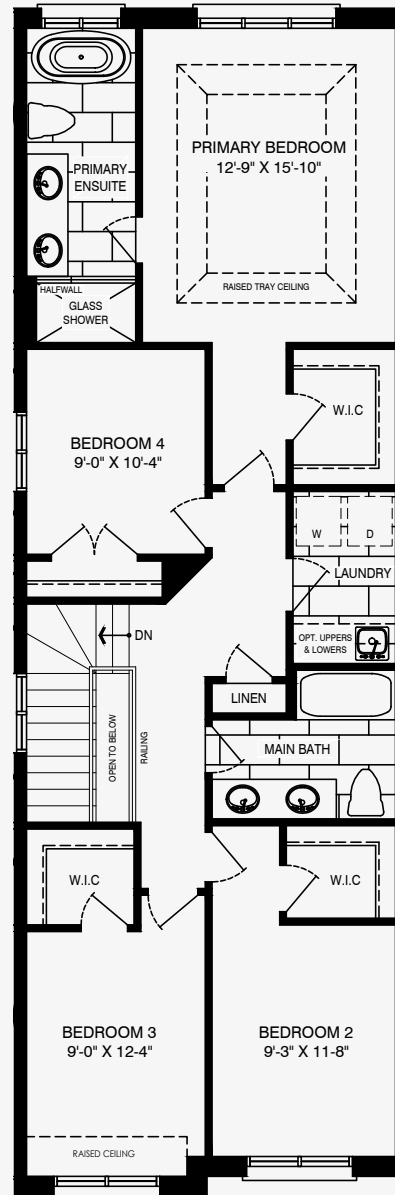

Rubyrose

Rosabella

Elevation A1 2,061 Sq. Ft. | Elevation A2 2,089 Sq. Ft.

3 Bed | 2.5 Bath | 1 Car Garage

Rubyrose

Rosabella

Elevation A1 2,061 Sq. Ft. | Elevation A2 2,089 Sq. Ft.

3 Bed | 2.5 Bath | 1 Car Garage

Ground Floor
Elevation A1

Partial Ground Floor
Elevation A2

Rubyrose

Rosabella

Elevation A1 2,061 Sq. Ft. | Elevation A2 2,089 Sq. Ft.

3 Bed | 2.5 Bath | 1 Car Garage

Second Floor
Elevation A1

Partial Second Floor
Elevation A2

Rubyrose

Rosabella

Elevation A1 2,061 Sq. Ft. | Elevation A2 2,089 Sq. Ft.

3 Bed | 2.5 Bath | 1 Car Garage

Basement
Elevation A1, A2

Rubyrose

Rosabella

Elevation B1 2,089 Sq. Ft. | Elevation B2 2,089 Sq. Ft.

Ground Floor
Elevation A

Rubyrose

Rosabella

Elevation A End | 2,129 Sq. Ft.

3-4 Bed | 2.5 Bath | 1 Car Garage

Second Floor
Elevation A

Second Floor with Optional 4 Bedroom
Elevation A

Rubyrose