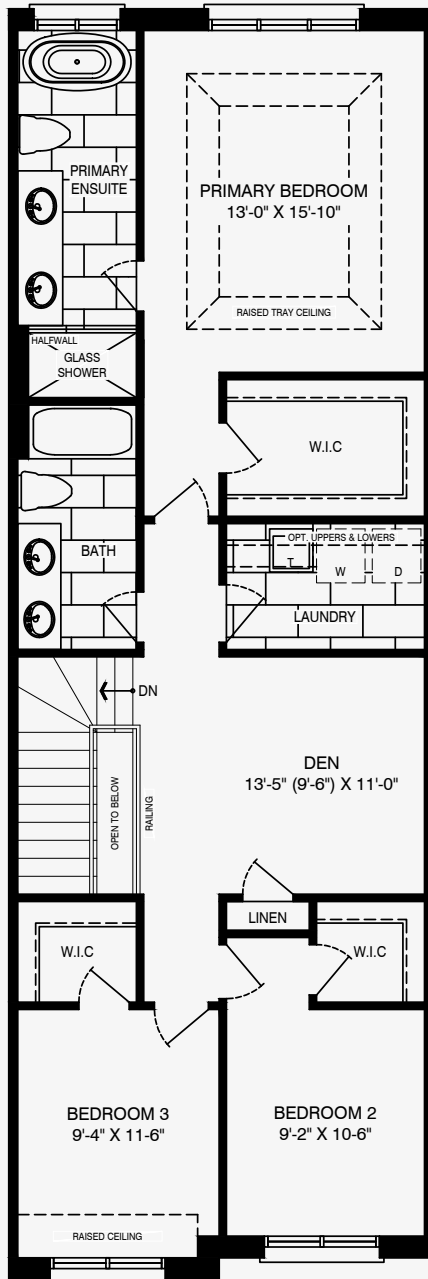

Ground Floor
Elevation A1

Partial Ground Floor
Elevation A2

Rubyrose

Rosabella

Elevation A1 2,061 Sq. Ft. | Elevation A2 2,089 Sq. Ft.

3 Bed | 2.5 Bath | 1 Car Garage

Second Floor
Elevation A1

Partial Second Floor
Elevation A2

Rubyrose

Rosabella

Elevation A1 2,061 Sq. Ft. | Elevation A2 2,089 Sq. Ft.

3 Bed | 2.5 Bath | 1 Car Garage

Basement
Elevation A1, A2

Rubyrose

Rosabella

Elevation B1 2,089 Sq. Ft. | Elevation B2 2,089 Sq. Ft.

3 Bed | 2.5 Bath | 1 Car Garage

Rubyrose

Rosabella

Elevation B1 2,089 Sq. Ft. | Elevation B2 2,089 Sq. Ft.

3 Bed | 2.5 Bath | 1 Car Garage

Rubyrose

Rosabella

Elevation B1 2,089 Sq. Ft. | Elevation B2 2,089 Sq. Ft.

3 Bed | 2.5 Bath | 1 Car Garage

Second Floor
Elevation A1

Partial Second Floor
Elevation B1, B2

Rubyrose

Rosabella

Elevation B1 2,089 Sq. Ft. | Elevation B2 2,089 Sq. Ft.

3 Bed | 2.5 Bath | 1 Car Garage

Basement
Elevation B1, B2