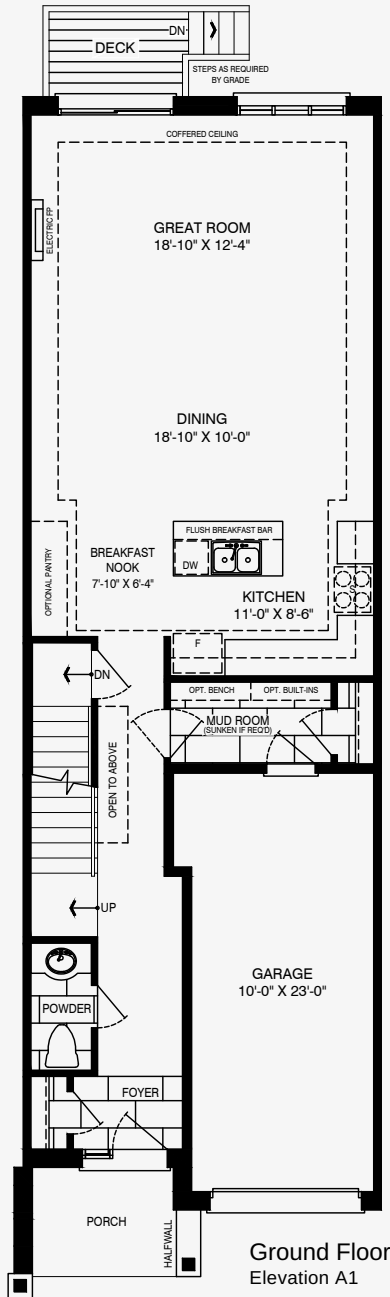

Ground Floor
Elevation A1

Partial Ground Floor
Elevation A2

Rubyrose

Rosabella

Elevation A1 2,061 Sq. Ft. | Elevation A2 2,089 Sq. Ft.

3 Bed | 2.5 Bath | 1 Car Garage

Second Floor
Elevation A1

Partial Second Floor
Elevation A2

Rubyrose

Rosabella

Elevation A1 2,061 Sq. Ft. | Elevation A2 2,089 Sq. Ft.

3 Bed | 2.5 Bath | 1 Car Garage

Basement
Elevation A1, A2

Rubyrose

Rosabella

Elevation B1 2,089 Sq. Ft. | Elevation B2 2,089 Sq. Ft.

3 Bed | 2.5 Bath | 1 Car Garage

Rubyrose

Rosabella

Elevation B1 2,089 Sq. Ft. | Elevation B2 2,089 Sq. Ft.

3 Bed | 2.5 Bath | 1 Car Garage

Rubyrose

Rosabella

Elevation B1 2,089 Sq. Ft. | Elevation B2 2,089 Sq. Ft.

3 Bed | 2.5 Bath | 1 Car Garage

Second Floor
Elevation A1

Partial Second Floor
Elevation B1, B2

Rubyrose

Rosabella

Elevation B1 2,089 Sq. Ft. | Elevation B2 2,089 Sq. Ft.

3 Bed | 2.5 Bath | 1 Car Garage

Basement
Elevation B1, B2